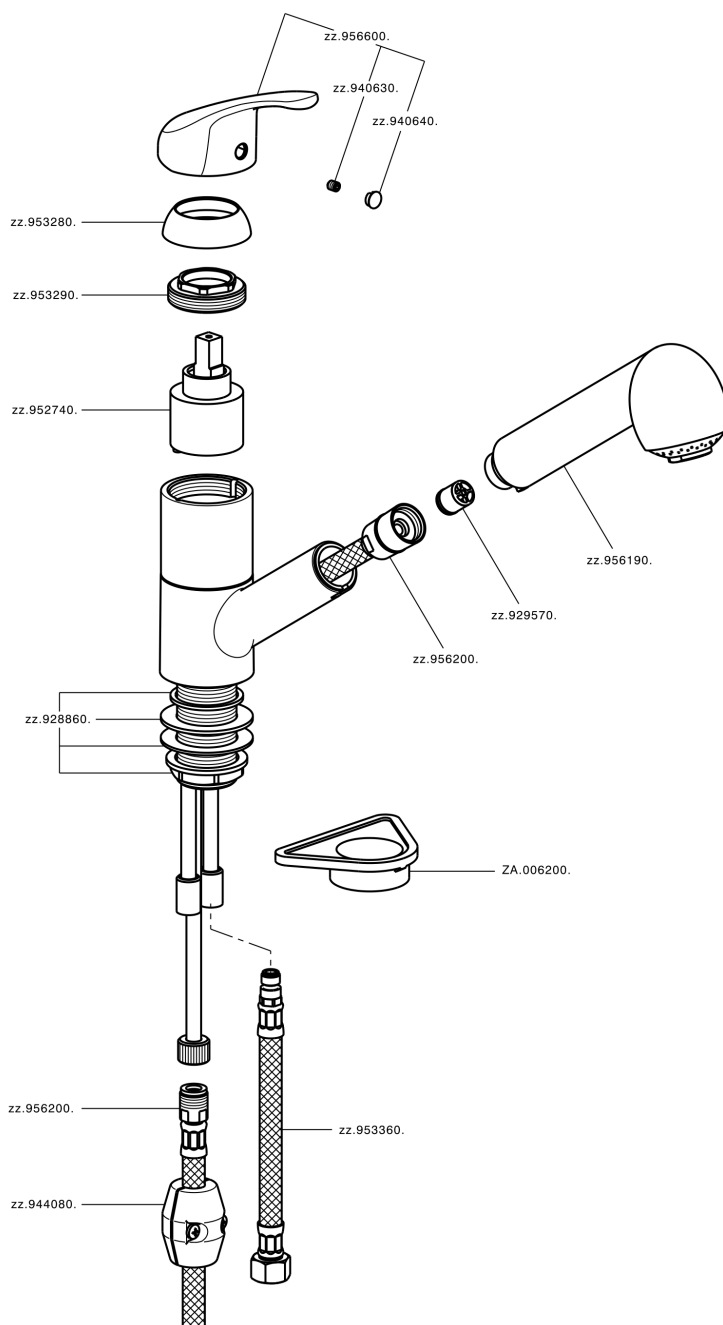

Miscelatore monocomando livello docc. estraibile KITCHEN_BC002570

BC002570

<https://www.huberitalia.com/miscelatore-monocomando-lavello-docc-estraiabile-kitchen-bc002570>

2026-06-27