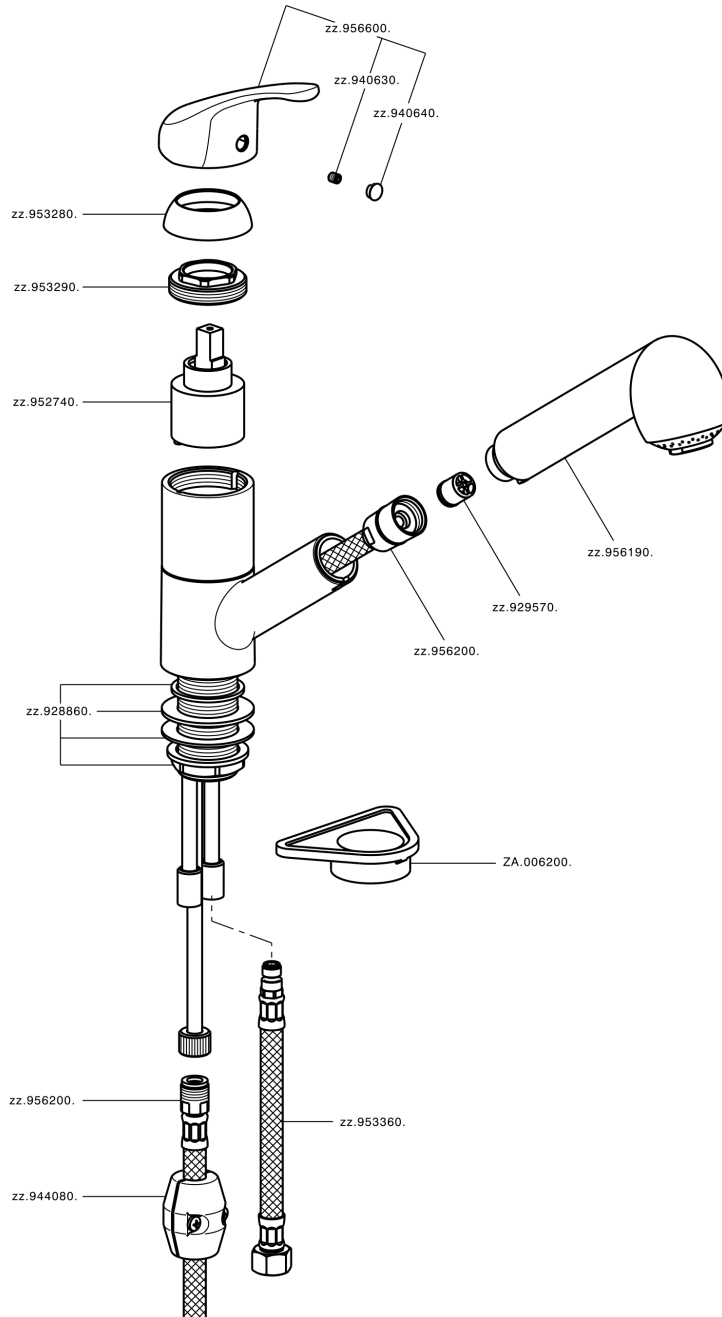

Miscelatore monocomando lavello docc. estraibile KITCHEN_BC002570

BC002570

<https://www.huberitalia.com/miscelatore-monocomando-lavello-docc-estraiabile-kitchen-bc002570>

2026-05-01