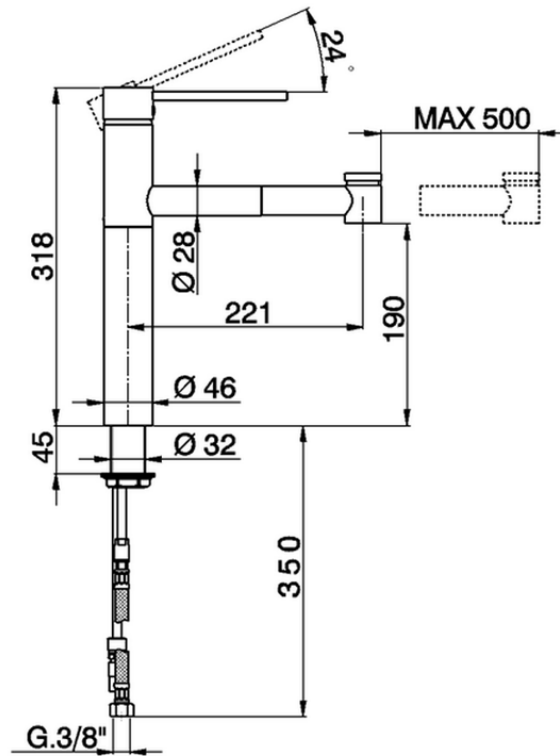

Miscelatore monocomando lavello docc. estraibile KITCHEN_LL402570

LL402570

<https://www.huberitalia.com/miscelatore-monocomando-lavello-docc-estraibile-kitchen-ll402570>

2026-04-30