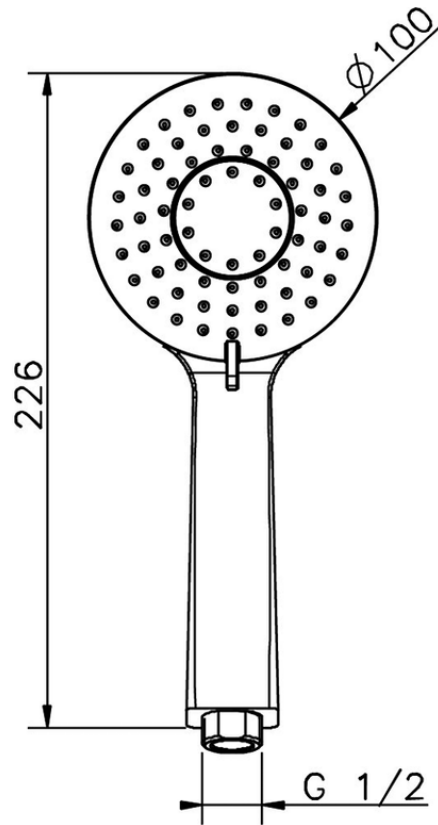

Doccetta Lodge SHOWER_SS014380

SS014380

<https://www.huberitalia.com/doccetta-lodge-shower-ss014380>

2026-06-28