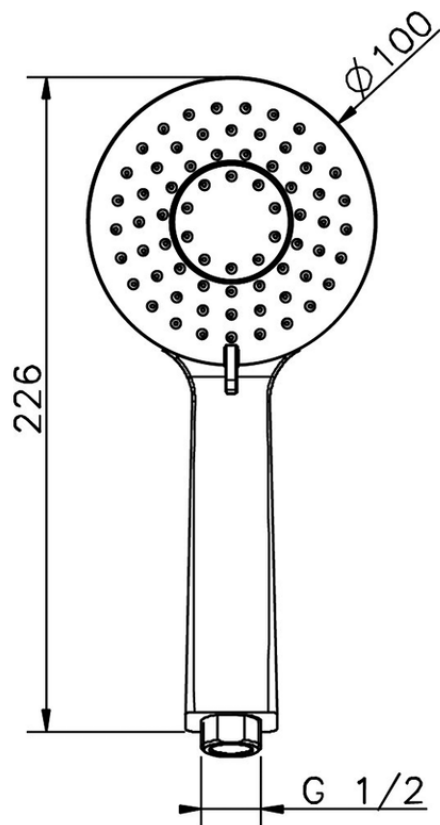

Doccetta Lodge SHOWER_SS014380

SS014380

<https://www.huberitalia.com/doccetta-lodge-shower-ss014380>

2026-05-15