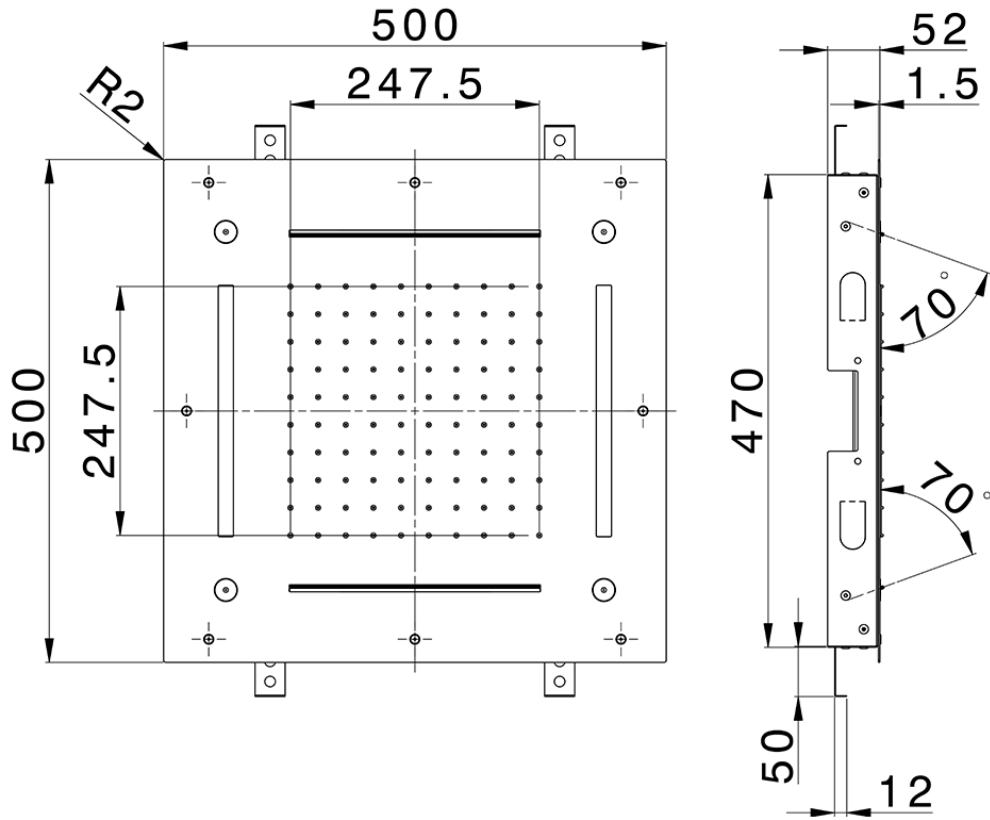

Soffione a soffitto con cromoterapia 500x500 ZEN_ZS1C0090

ZS1C0090

<https://www.huberitalia.com/soffione-a-soffitto-con-cromoterapia-500x500-zen-zs1c0090>

2026-04-29