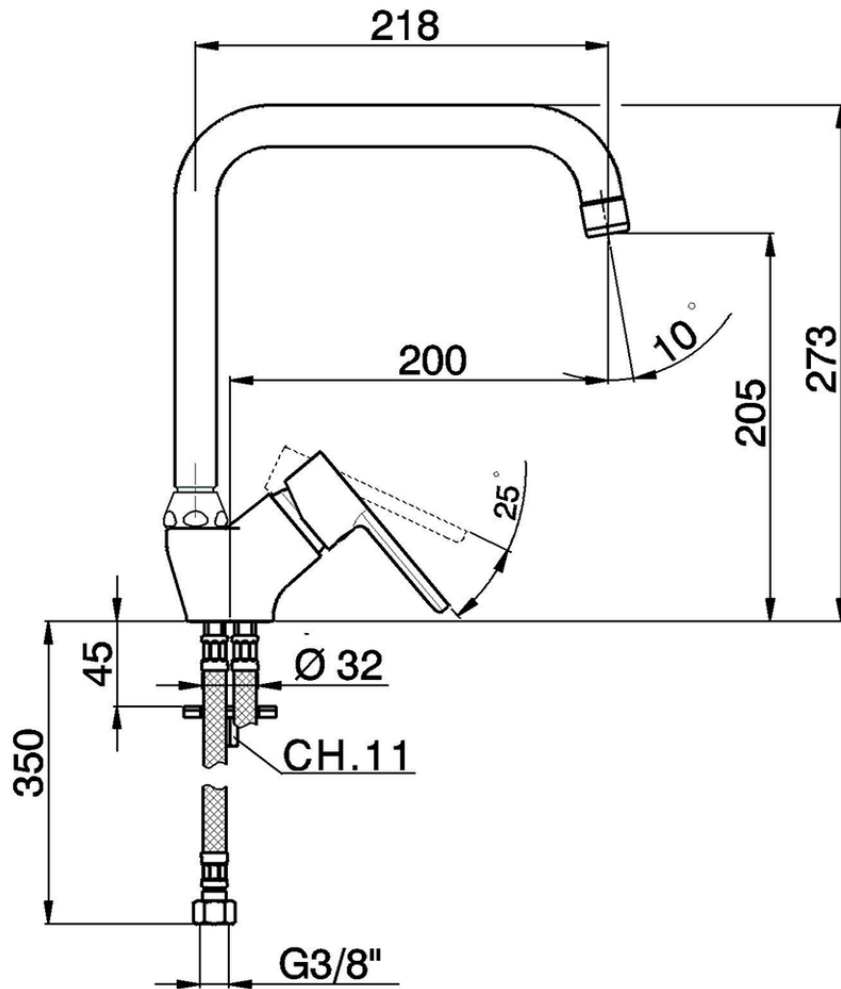

Miscelatore monocomando lavello KITCHEN_H2002520

H2002520

<https://www.huberitalia.com/miscelatore-monocomando-lavello-kitchen-h2002520>

2026-06-16