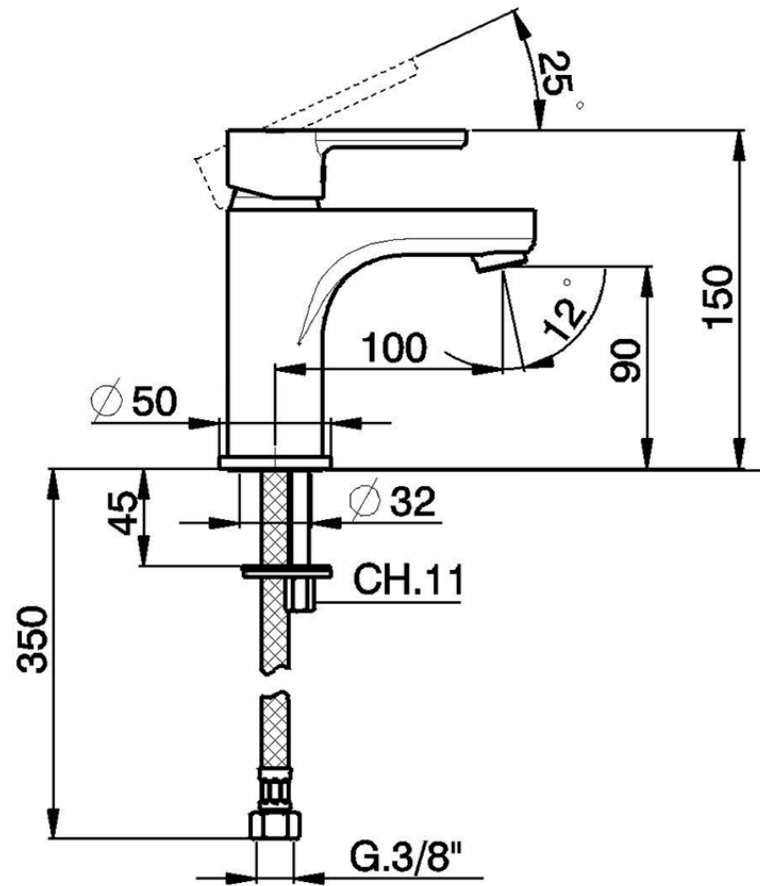

Miscelatore monocomando lavabo large H2_H2000500

H2000500

<https://www.huberitalia.com/miscelatore-monocomando-lavabo-large-h2-h2000500>

2026-06-27