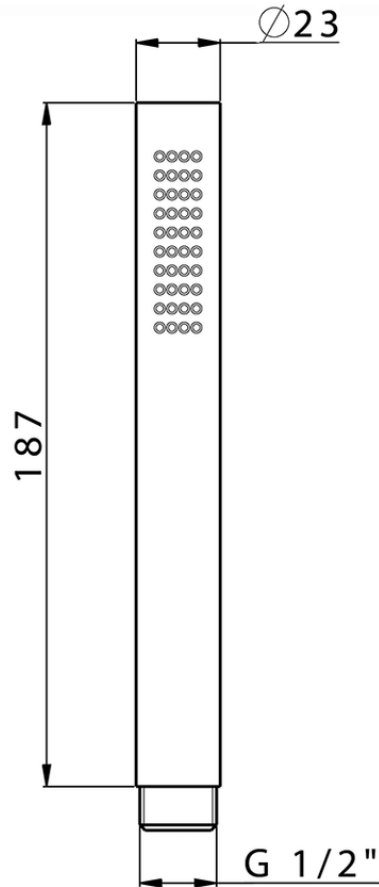

Doccetta Minimalista in Ottone SHOWER_SS014460

SS014460

<https://www.huberitalia.com/doccetta-minimalista-in-ottone-shower-ss014460>

2025-05-01