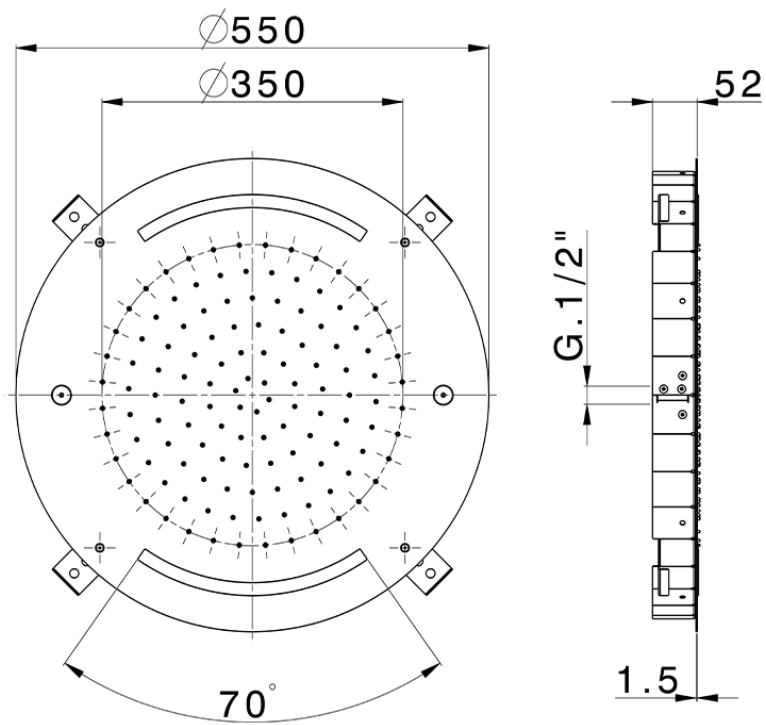

Soffione a soffitto con cromoterapia Ø 550 mm ZEN_ZS1C0045

ZS1C0045

<https://www.huberitalia.com/soffione-a-soffitto-con-cromoterapia-o-550-mm-zen-zs1c0045>

2026-04-28