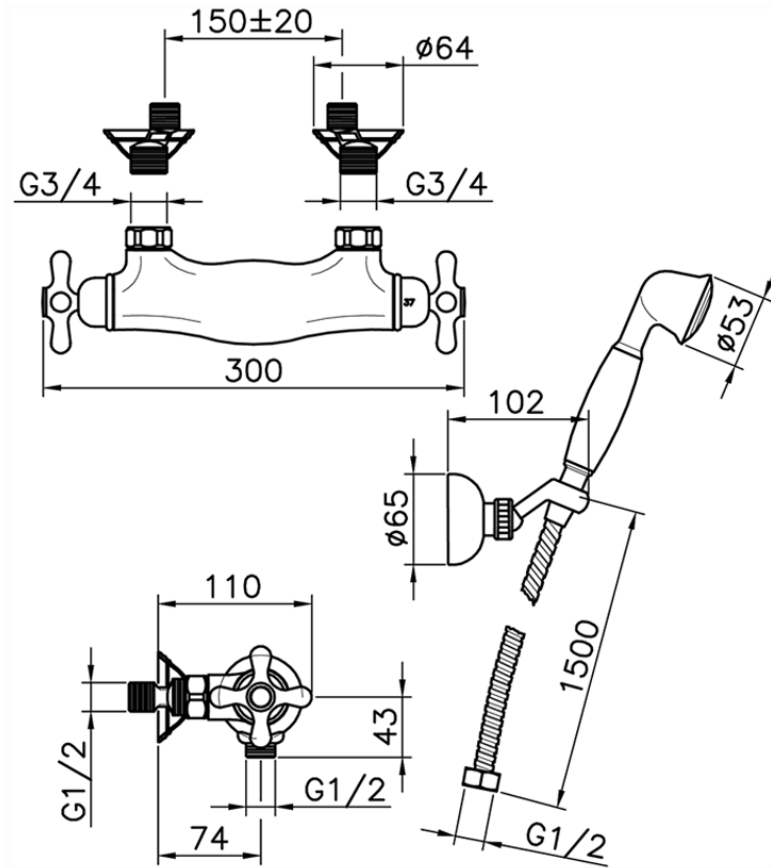

Miscelatore termostatico doccia completo CROISSETTE_CSD01010

CSD01010

<https://www.huberitalia.com/miscelatore-termostatico-doccia-completo-croisette-csd01010>

2026-06-13