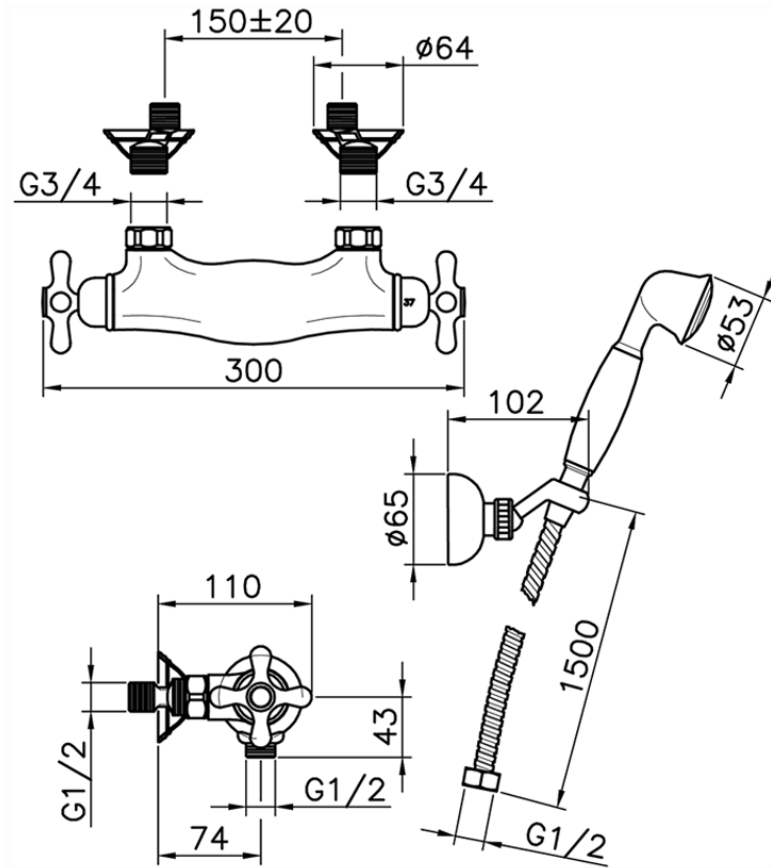

Miscelatore termostatico doccia completo CROISSETTE\_CSD01010

CSD01010

<https://www.huberitalia.com/miscelatore-termostatico-doccia-completo-croisette-csd01010>

2026-05-14