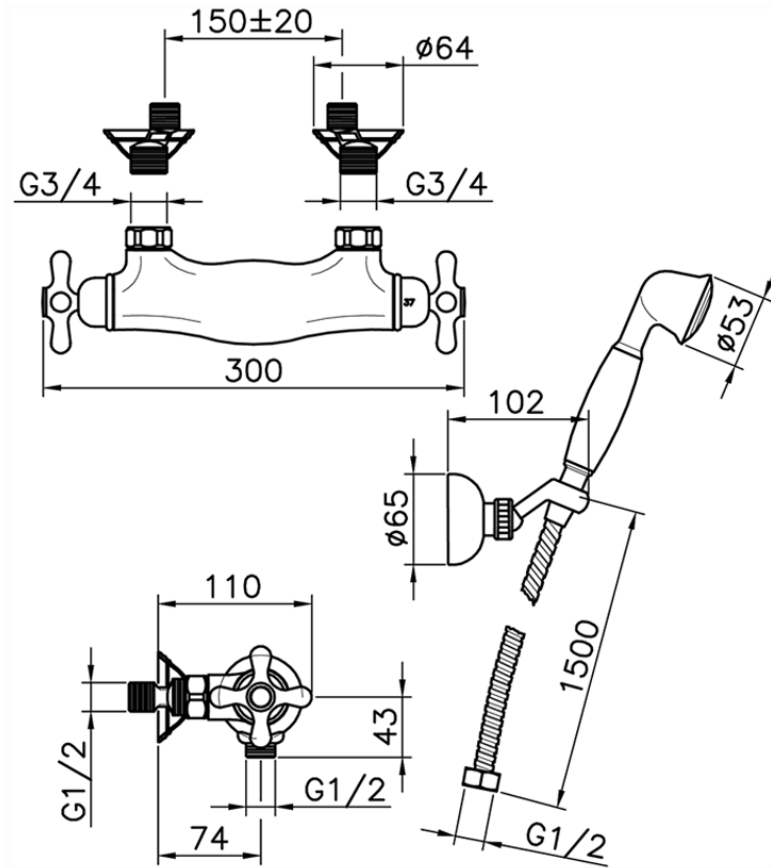

Miscelatore termostatico doccia completo CROISSETTE_CSD01010

CSD01010

<https://www.huberitalia.com/miscelatore-termostatico-doccia-completo-croisette-csd01010>

2026-06-30