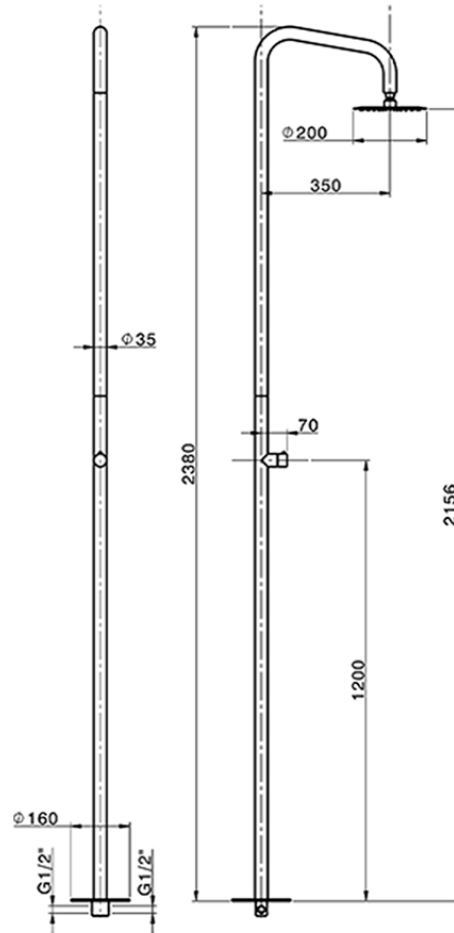

Colonna doccia progressiva outdoor LYNOX_LX005130

LX005130

<https://www.huberitalia.com/colonna-doccia-progressiva-outdoor-lynox-lx005130>

2026-06-25