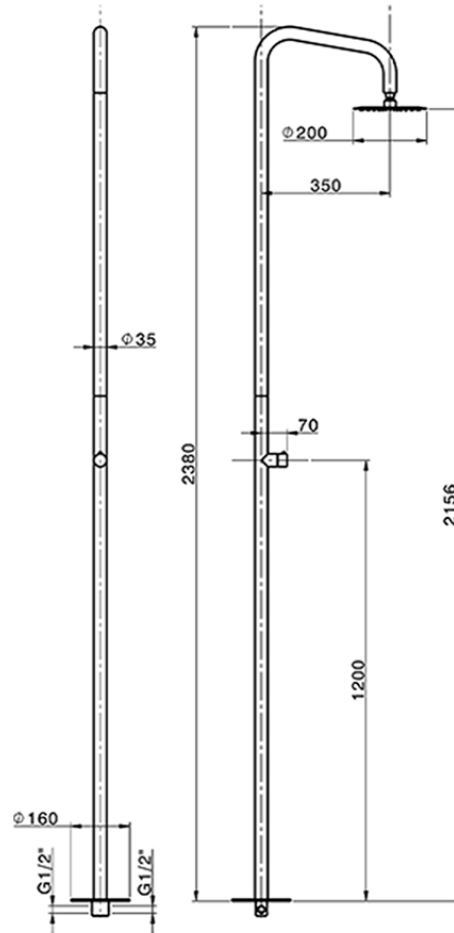

Colonna doccia progressiva outdoor LYNOX_LX005130

LX005130

<https://www.huberitalia.com/colonna-doccia-progressiva-outdoor-lynox-lx005130>

2026-04-24