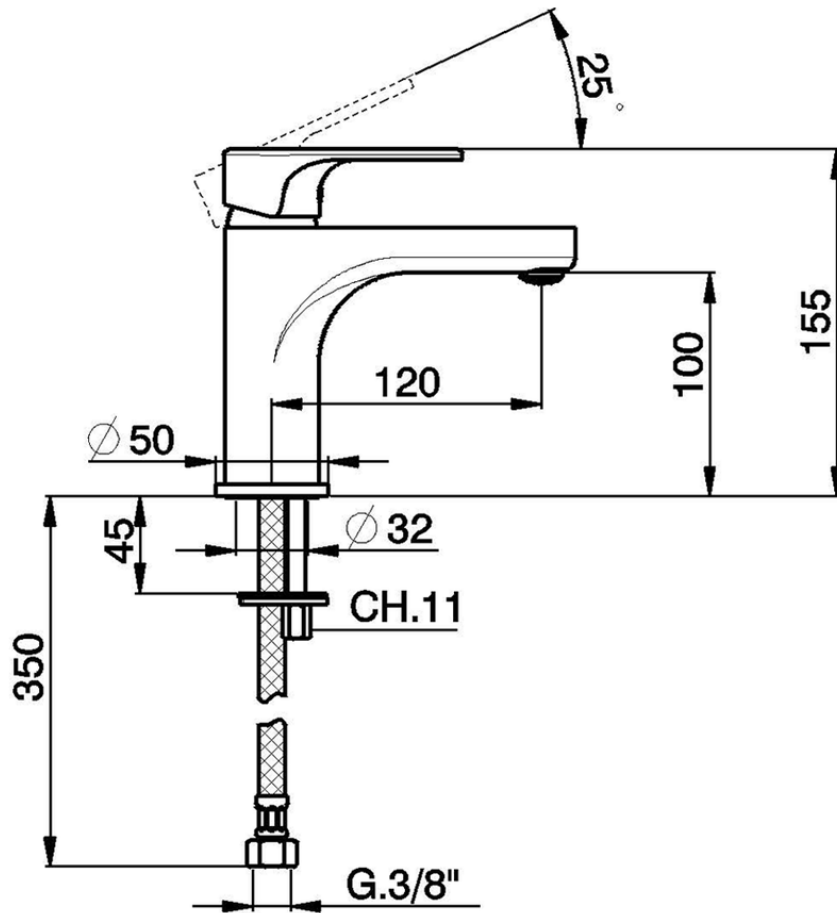

Miscelatore monocomando lavabo large H3_AH000500

AH000500

<https://www.huberitalia.com/miscelatore-monocomando-lavabo-large-h3-ah000500>

2026-06-22