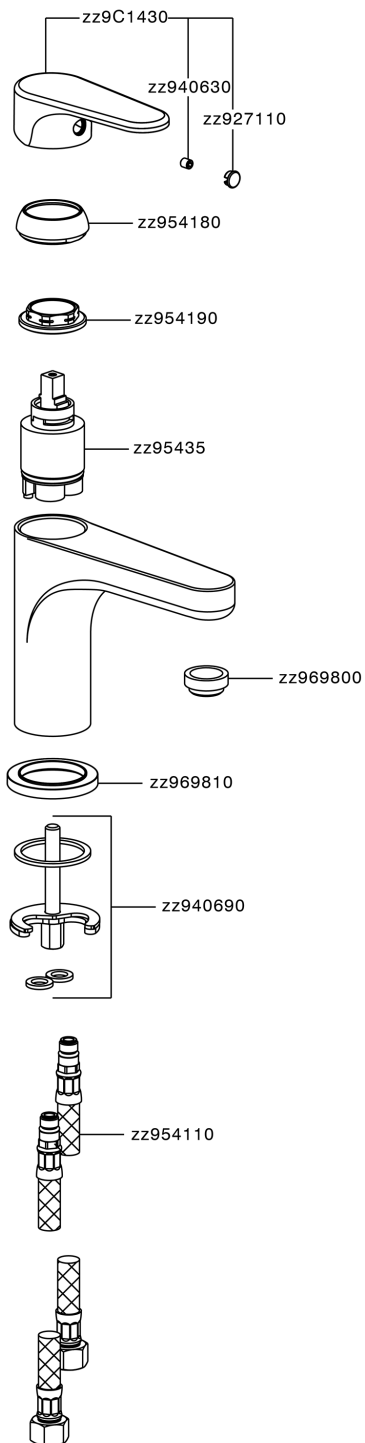

Miscelatore monocomando lavabo large H3_AH000500

AH000500

<https://www.huberitalia.com/miscelatore-monocomando-lavabo-large-h3-ah000500>

2026-05-03