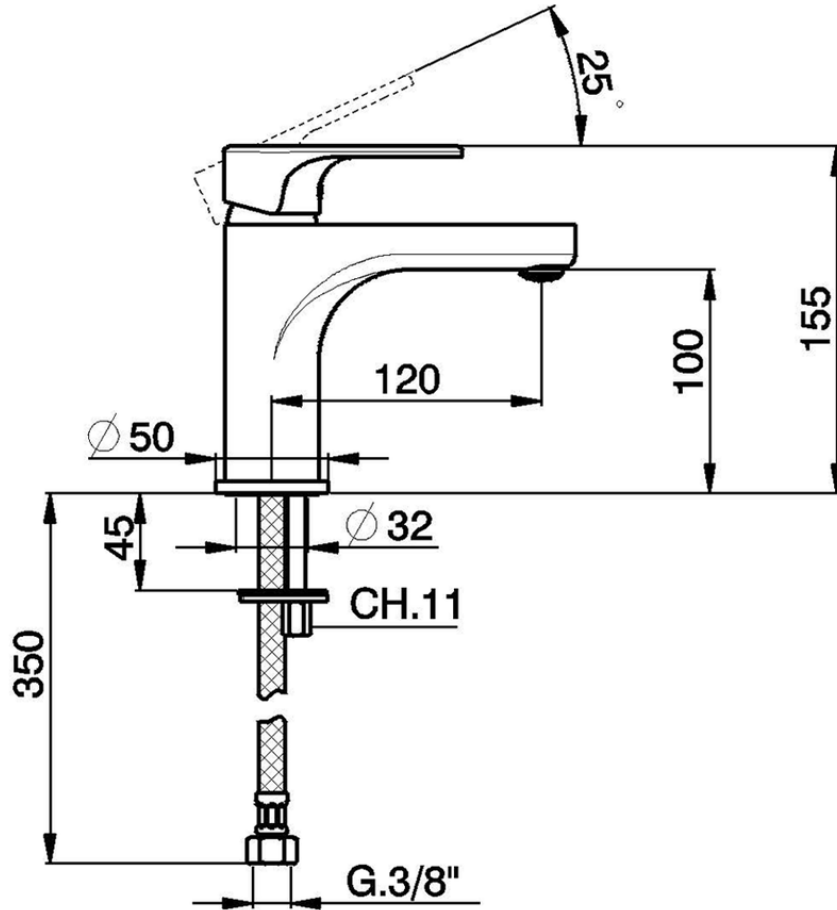

Miscelatore monocomando lavabo large H3_AH000500

AH000500

<https://www.huberitalia.com/miscelatore-monocomando-lavabo-large-h3-ah000500>

2026-06-25