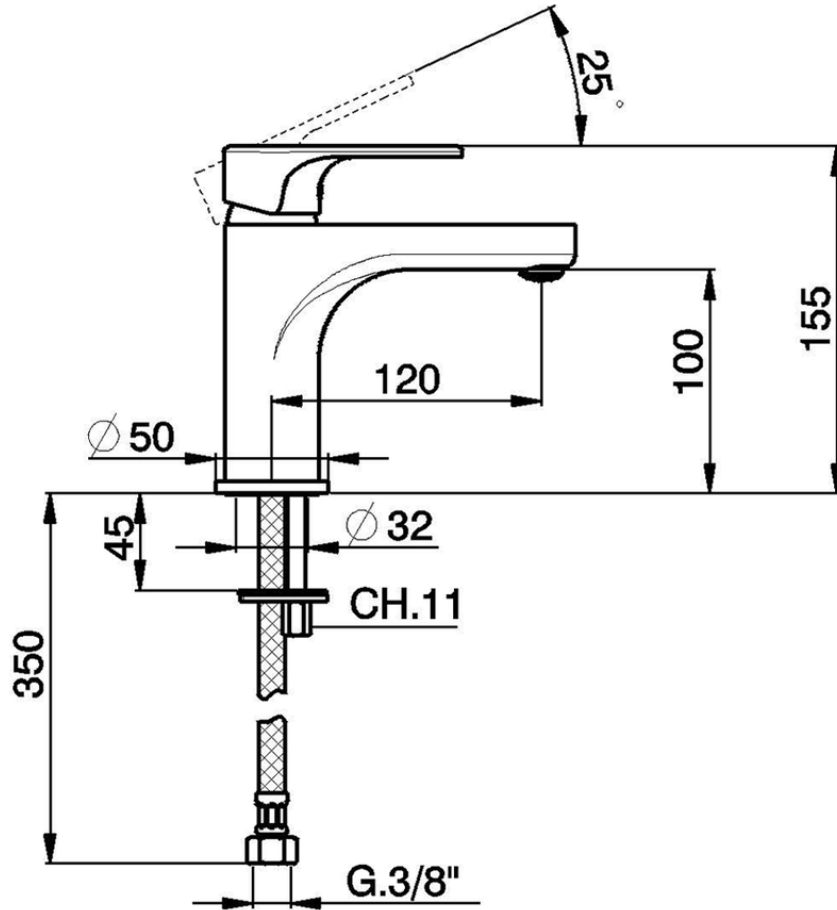

Miscelatore monocomando lavabo large H3\_AH000500

AH000500

<https://www.huberitalia.com/miscelatore-monocomando-lavabo-large-h3-ah000500>

2026-05-03