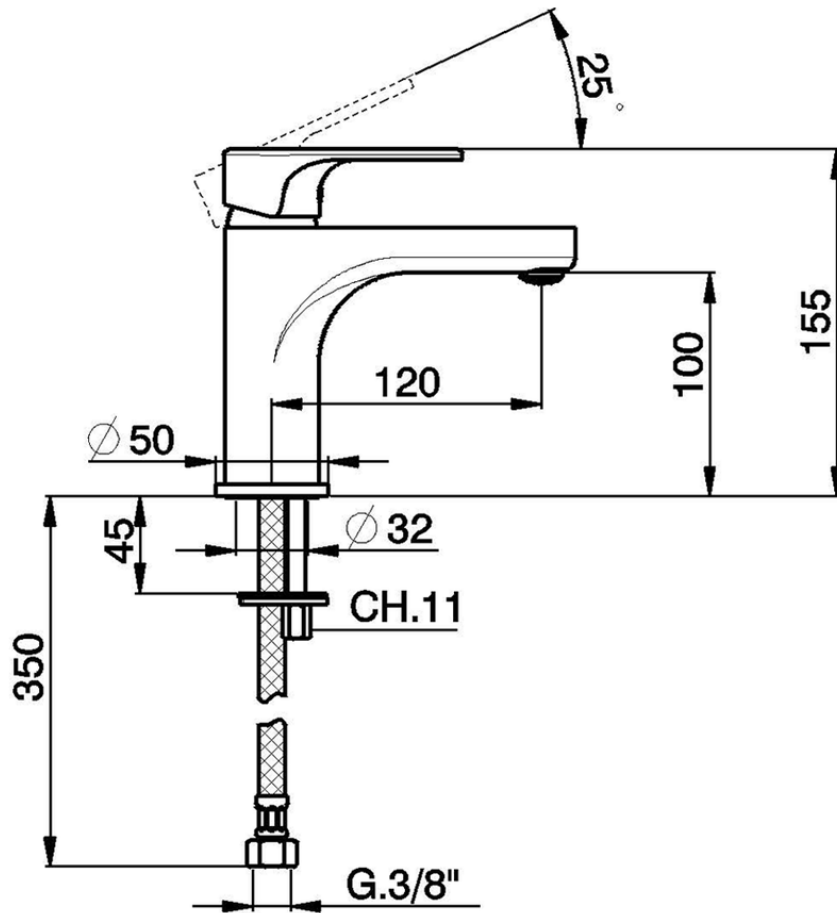

Miscelatore monocomando lavabo large H3_AH000500

AH000500

<https://www.huberitalia.com/miscelatore-monocomando-lavabo-large-h3-ah000500>

2026-05-02