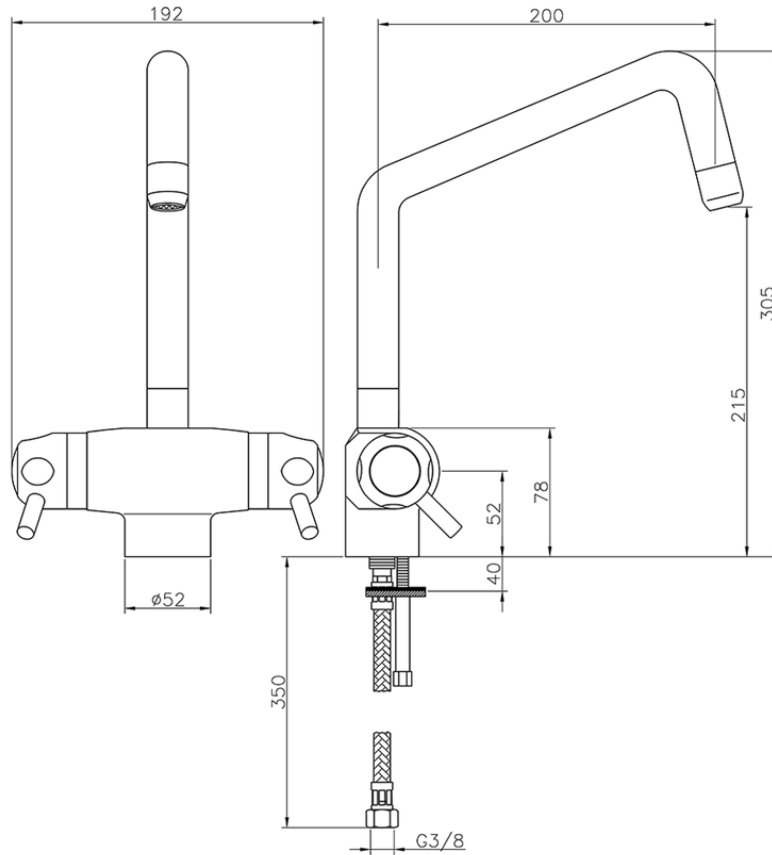

Miscelatore termostatico lavello CLINIC&TECHNICAL_CPT65010

CPT65010

<https://www.huberitalia.com/miscelatore-termostatico-lavello-clinictechnical-cpt65010>

2026-06-27