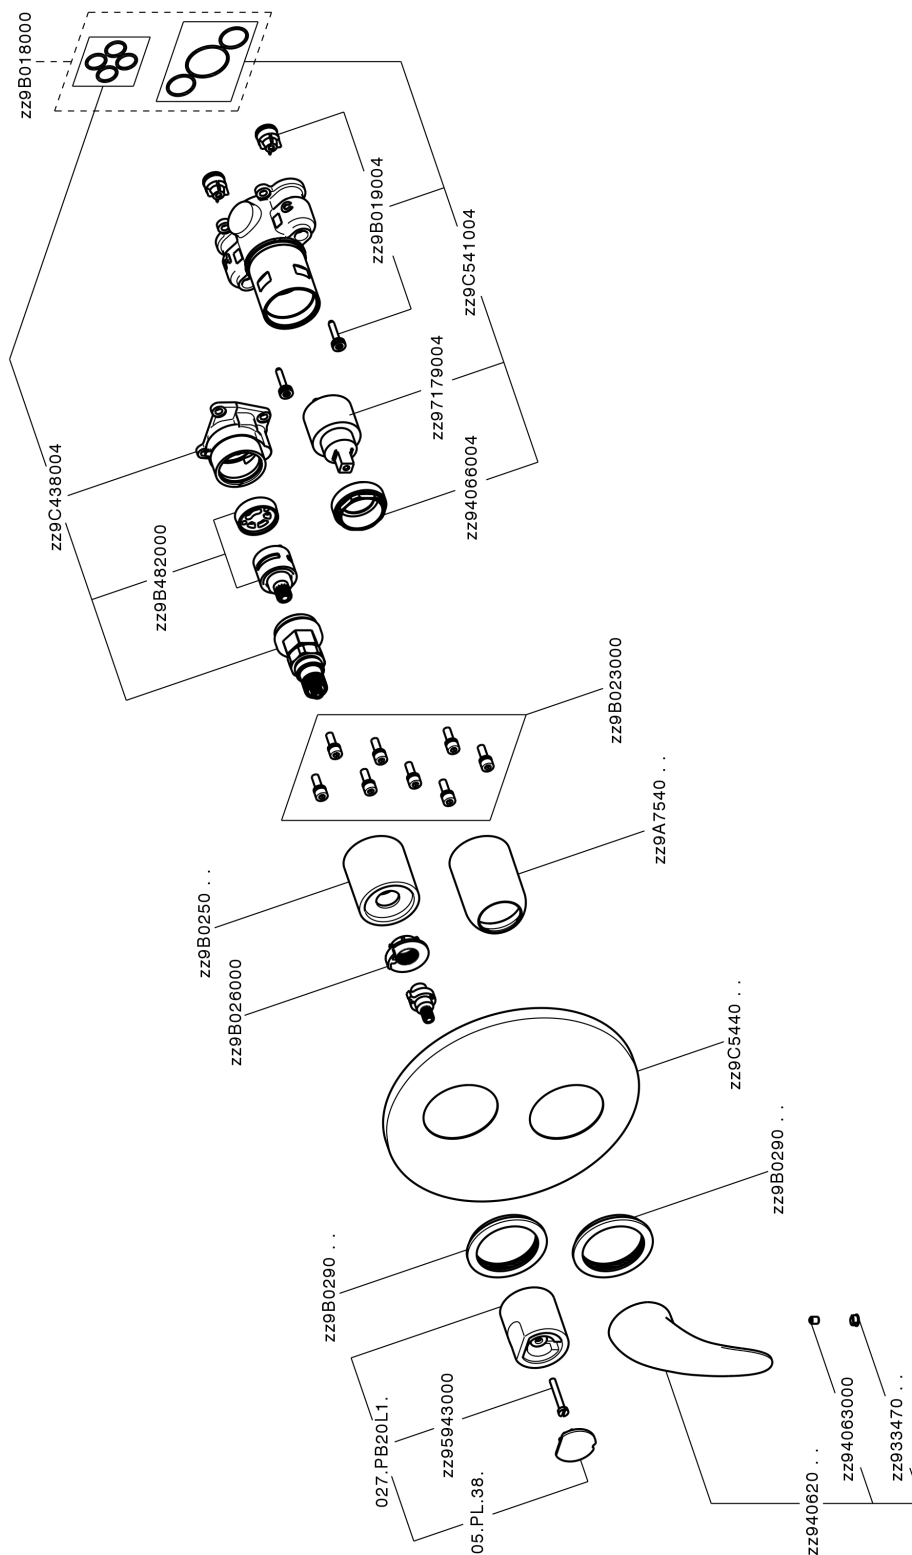

Completo Monocomando per One-Box NORMA_NM0BM030

NM0BM030

<https://www.huberitalia.com/completo-monocomando-per-one-box-norma-nm0bm030>

One-Box Universale per incasso ONE BOX_ZB00B031

ZB00B031

<https://www.huberitalia.com/one-box-universale-per-incasso-one-box-zb00b031>

One-Box Universale per incasso ONE BOX_ZB00B030

ZB00B030

<https://www.huberitalia.com/one-box-universale-per-incasso-one-box-zb00b030>

2026-06-27