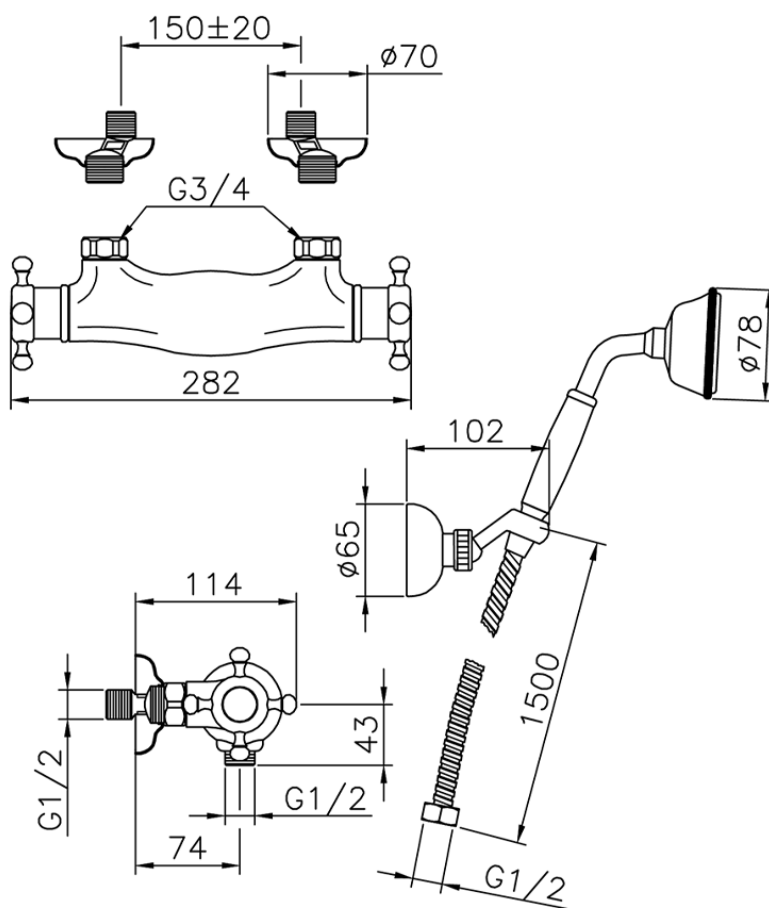

Miscelatore termostatico doccia completo VICTORIAN\_VTD01010

VTD01010

<https://www.huberitalia.com/miscelatore-termostatico-doccia-completo-victorian-vtd01010>

2026-04-02