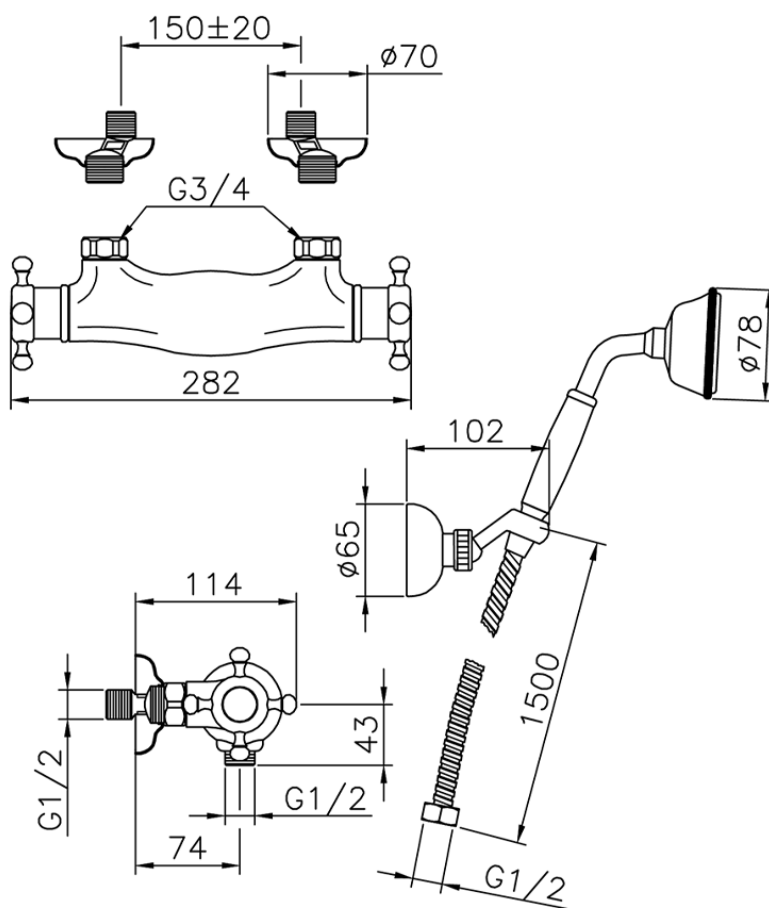

Miscelatore termostatico doccia completo VICTORIAN_VTD01010

VTD01010

<https://www.huberitalia.com/miscelatore-termostatico-doccia-completo-victorian-vtd01010>

2026-04-02