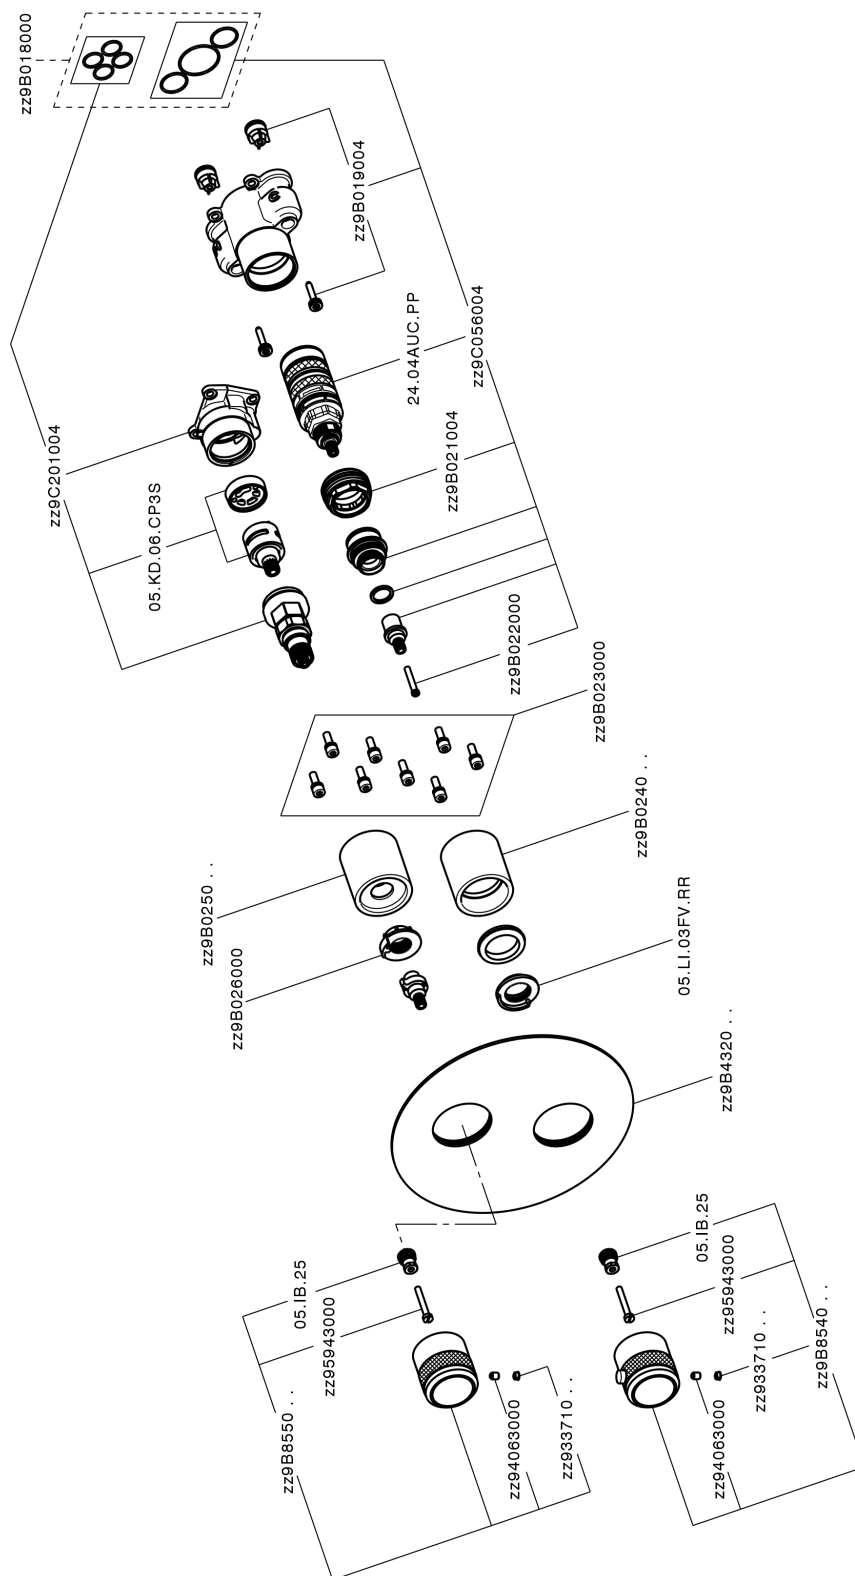

Completo Termostatico per One-Box CHRONOS_CR0BT030

CR0BT030

<https://www.huberitalia.com/completo-termostatico-per-one-box-chronos-cr0bt030>

One-Box Universale per incasso ONE BOX_ZB00B031

ZB00B031

<https://www.huberitalia.com/one-box-universale-per-incasso-one-box-zb00b031>

One-Box Universale per incasso ONE BOX_ZB00B030

ZB00B030

<https://www.huberitalia.com/one-box-universale-per-incasso-one-box-zb00b030>

2026-06-27