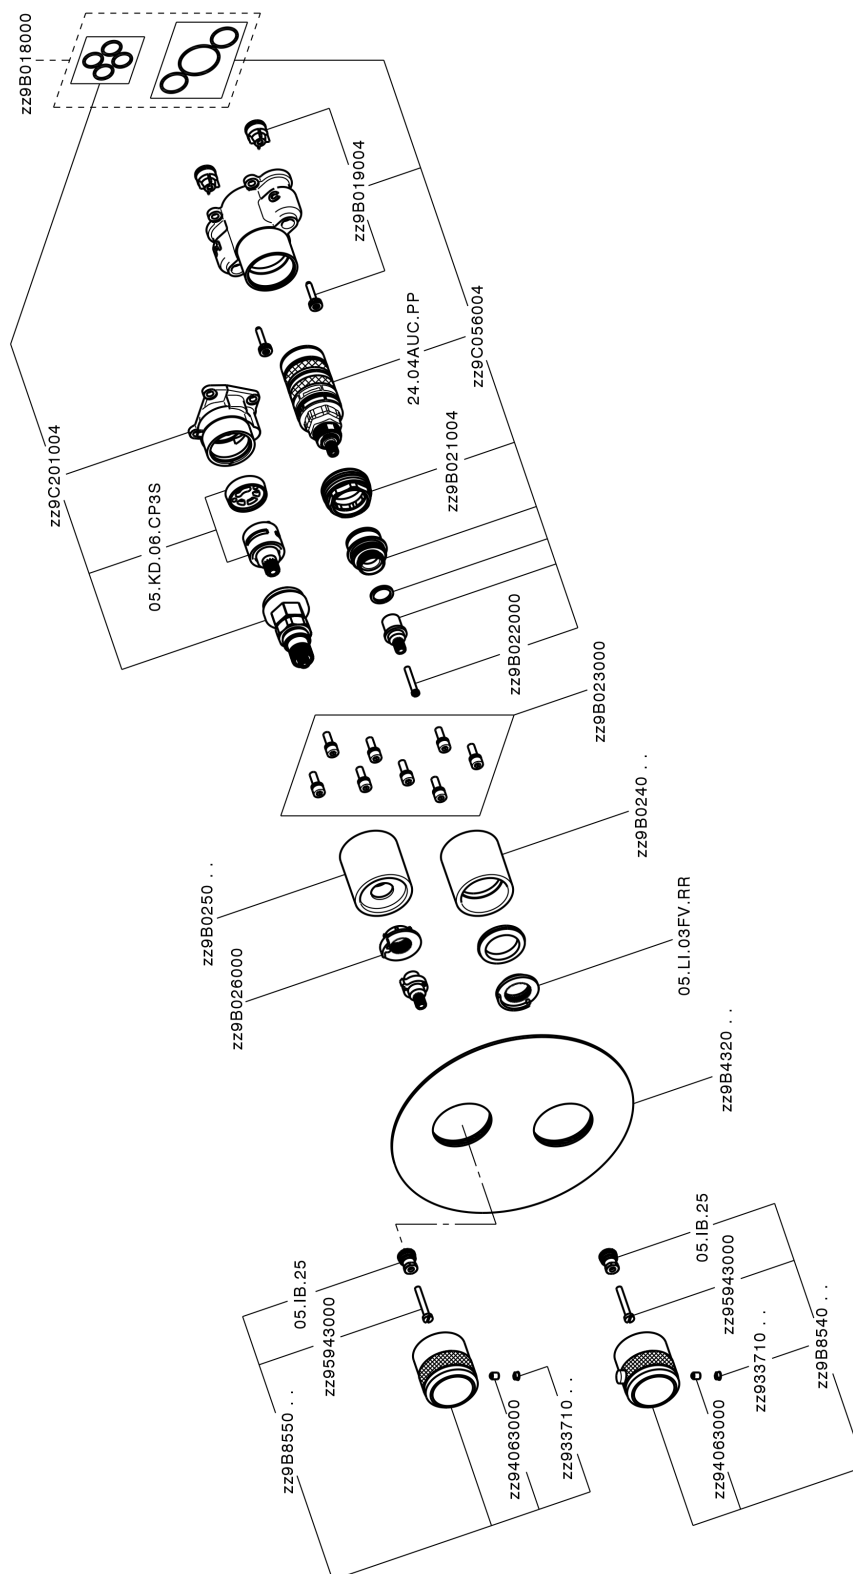

Completo Termostatico per One-Box CHRONOS_CR0BT030

CR0BT030

<https://www.huberitalia.com/completo-termostatico-per-one-box-chronos-cr0bt030>

One-Box Universale per incasso ONE BOX_ZB00B031

ZB00B031

<https://www.huberitalia.com/one-box-universale-per-incasso-one-box-zb00b031>

One-Box Universale per incasso ONE BOX_ZB00B030

ZB00B030

<https://www.huberitalia.com/one-box-universale-per-incasso-one-box-zb00b030>

2026-05-13