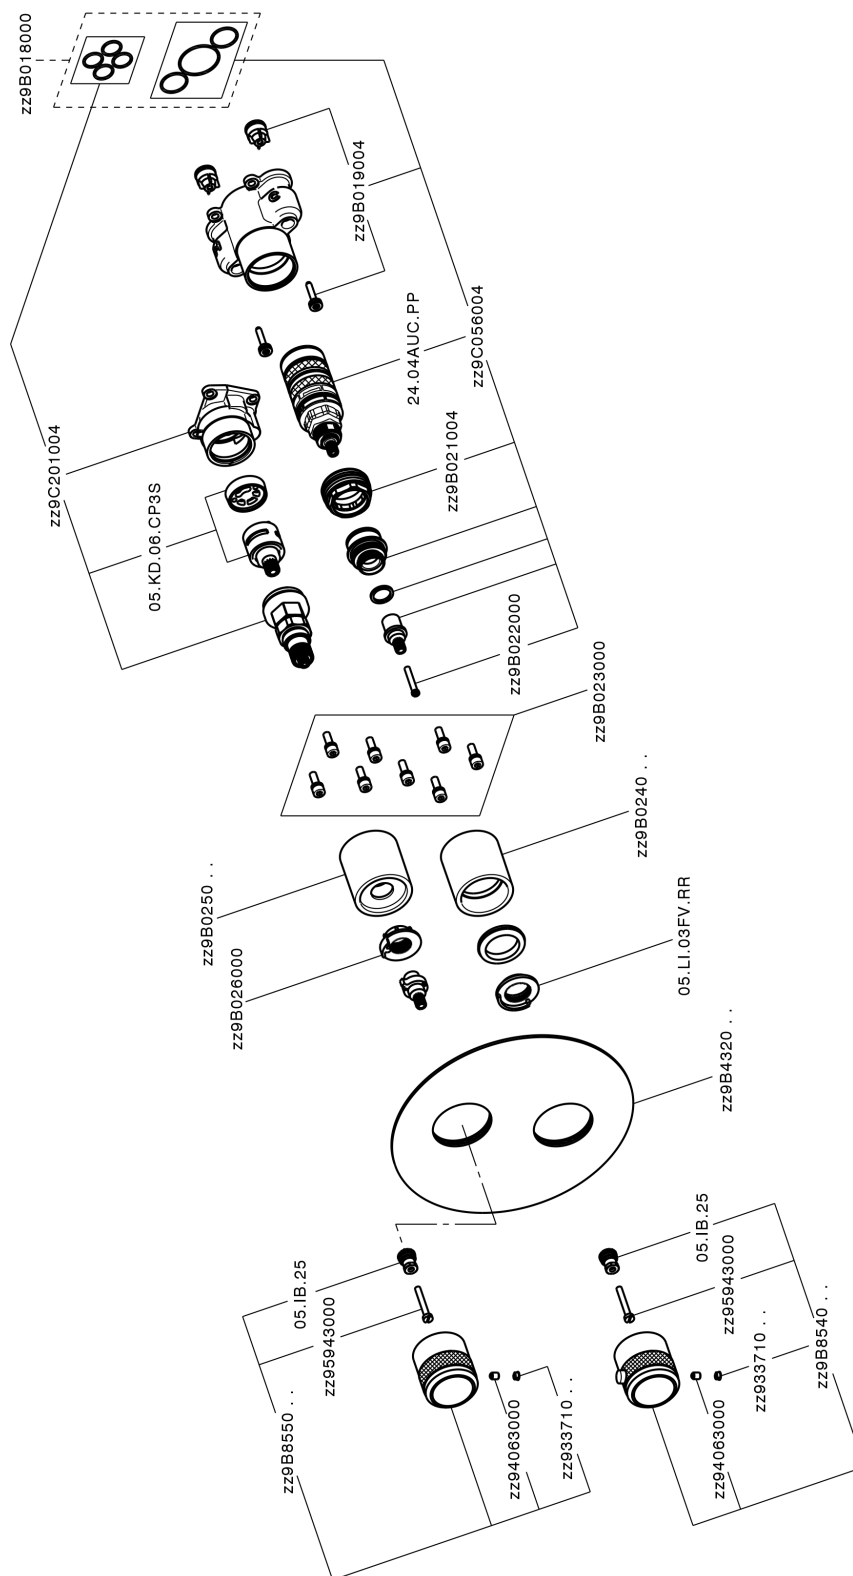

## Completo Termostatico per One-Box CHRONOS\_CR0BT030

CR0BT030

<https://www.huberitalia.com/completo-termostatico-per-one-box-chronos-cr0bt030>

## One-Box Universale per incasso ONE BOX\_ZB00B031

ZB00B031

<https://www.huberitalia.com/one-box-universale-per-incasso-one-box-zb00b031>