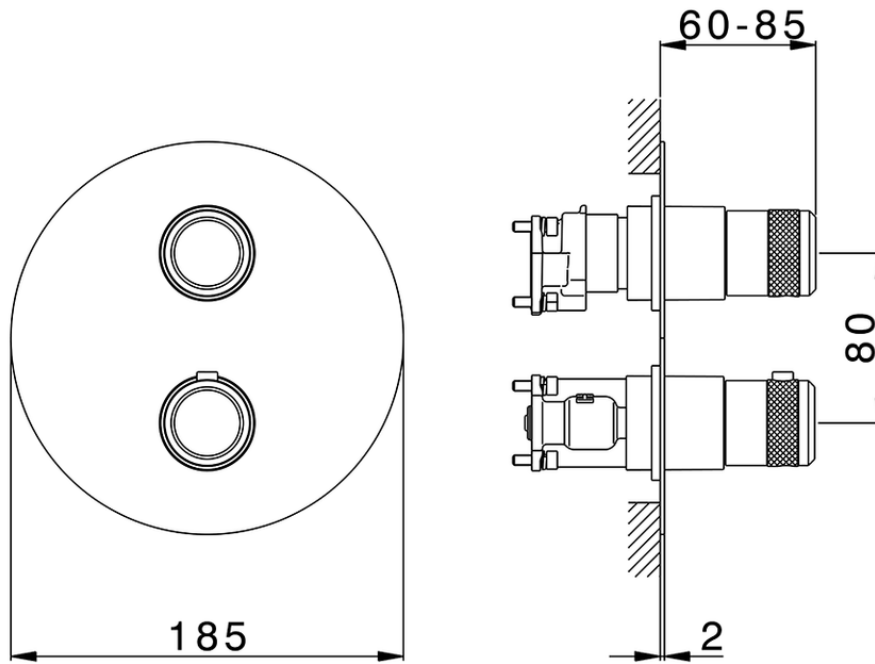

## Completo Termostatico per One-Box CHRONOS\_CR0BT030

CR0BT030

<https://www.huberitalia.com/completo-termostatico-per-one-box-chronos-cr0bt030>

ZB00B031

<https://www.huberitalia.com/one-box-universale-per-incasso-one-box-zb00b031>