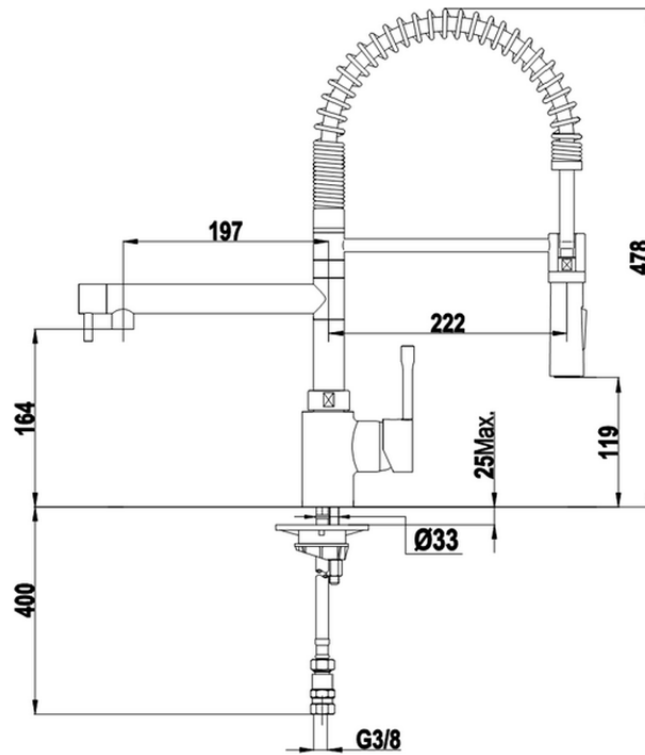

Miscelatore monocomando lavello docc. estraibile KITCHEN_LC100100

LC100100

<https://www.huberitalia.com/miscelatore-monocomando-lavello-docc-estraibile-kitchen-lc100100>

2026-06-18