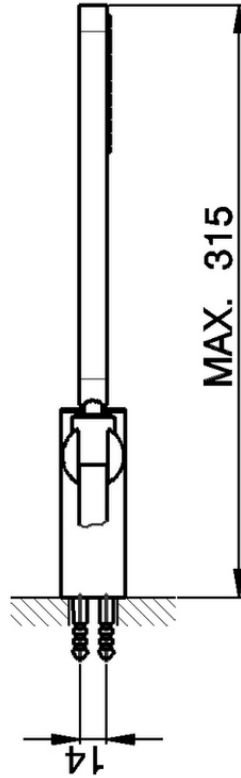

Completo doccia duplex Levity SHOWER_SS018150

SS018150

<https://www.huberitalia.com/completo-doccia-duplex-levity-shower-ss018150>

2026-05-15