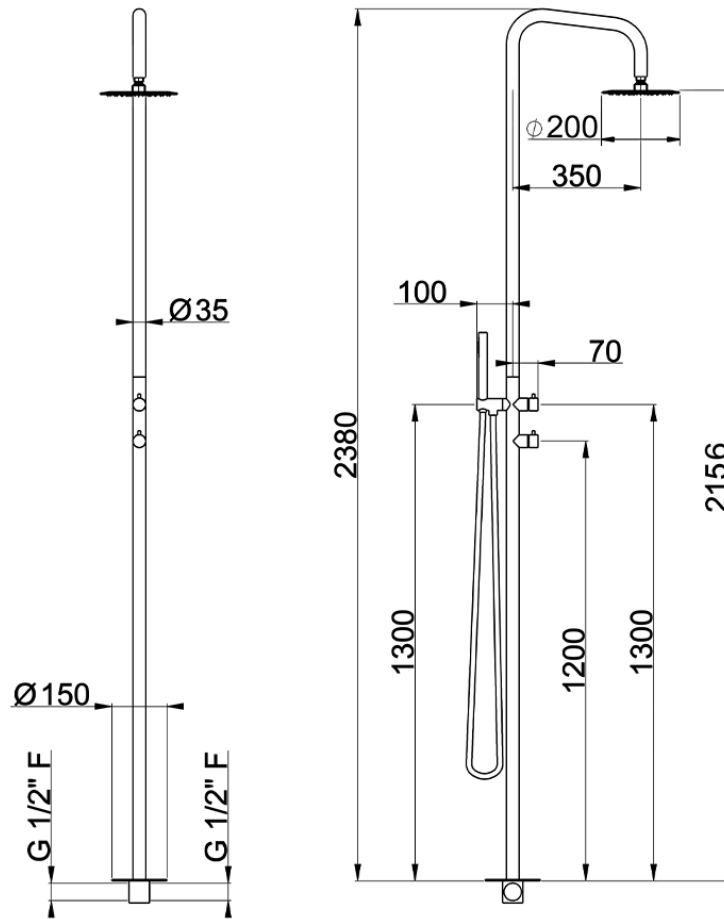

Colonna doccia progressiva outdoor LYNOX_LX005110

LX005110

<https://www.huberitalia.com/colonna-doccia-progressiva-outdoor-lynox-lx005110>

2026-04-24