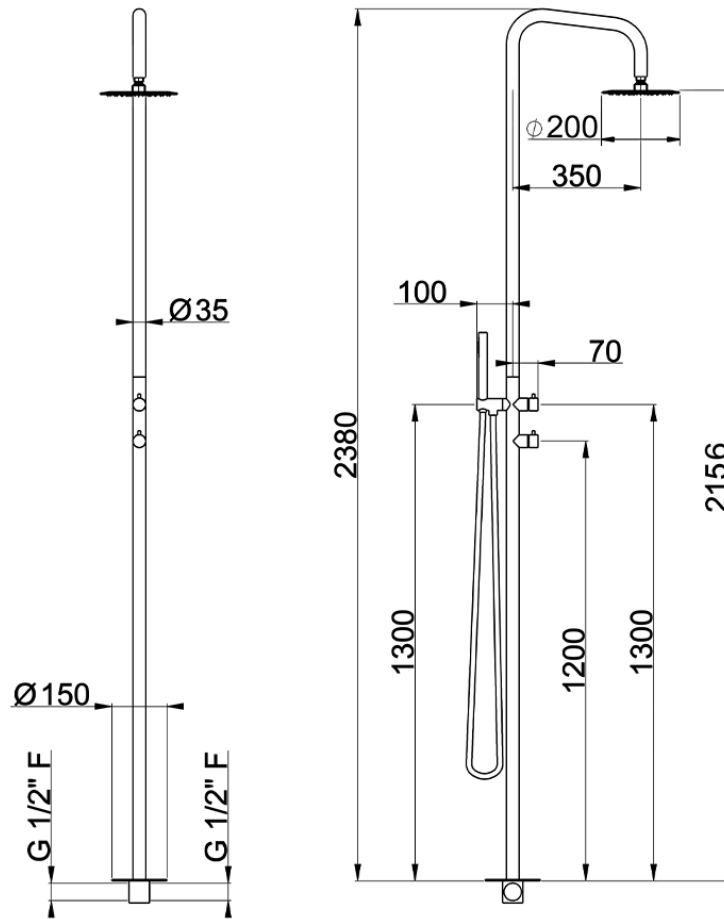

Colonna doccia progressiva outdoor LYNOX_LX005110

LX005110

<https://www.huberitalia.com/colonna-doccia-progressiva-outdoor-lynox-lx005110>

2026-06-24