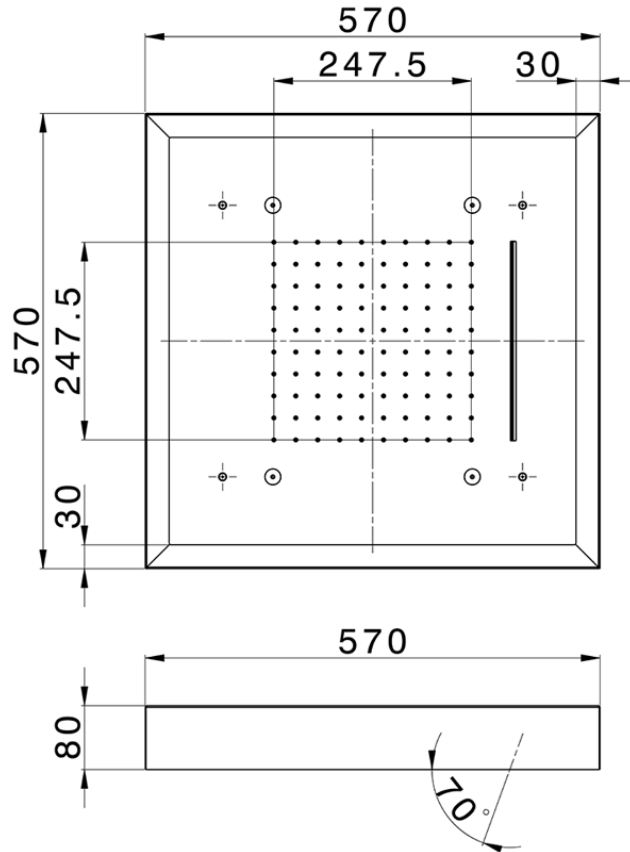

Soffione a soffitto con cromoterapia 570x570 mm ZEN_ZS1C0160

ZS1C0160

<https://www.huberitalia.com/soffione-a-soffitto-con-cromoterapia-570x570-mm-zen-zs1c0160>

2026-06-16