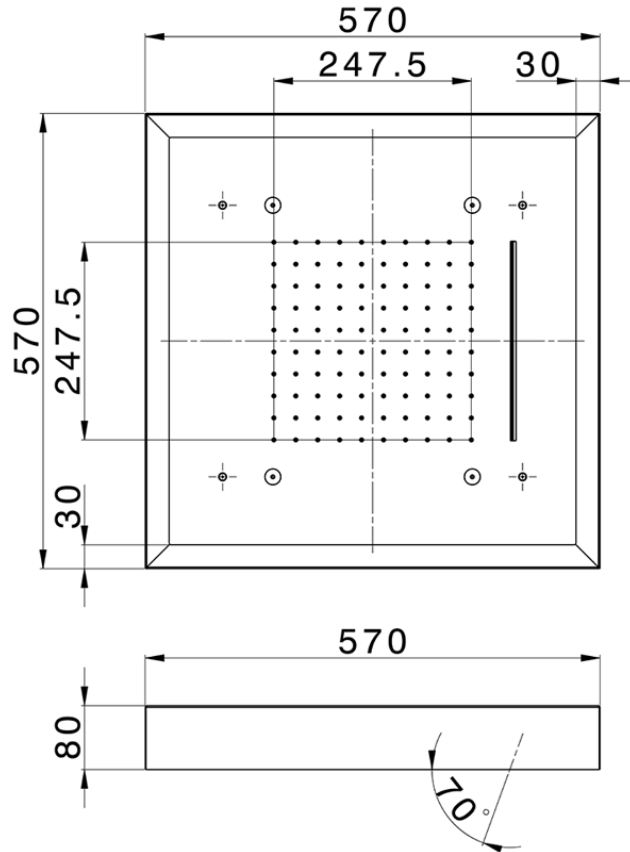

Soffione a soffitto con cromoterapia 570x570 mm ZEN\_ZS1C0160

ZS1C0160

<https://www.huberitalia.com/soffione-a-soffitto-con-cromoterapia-570x570-mm-zen-zs1c0160>

2026-06-16