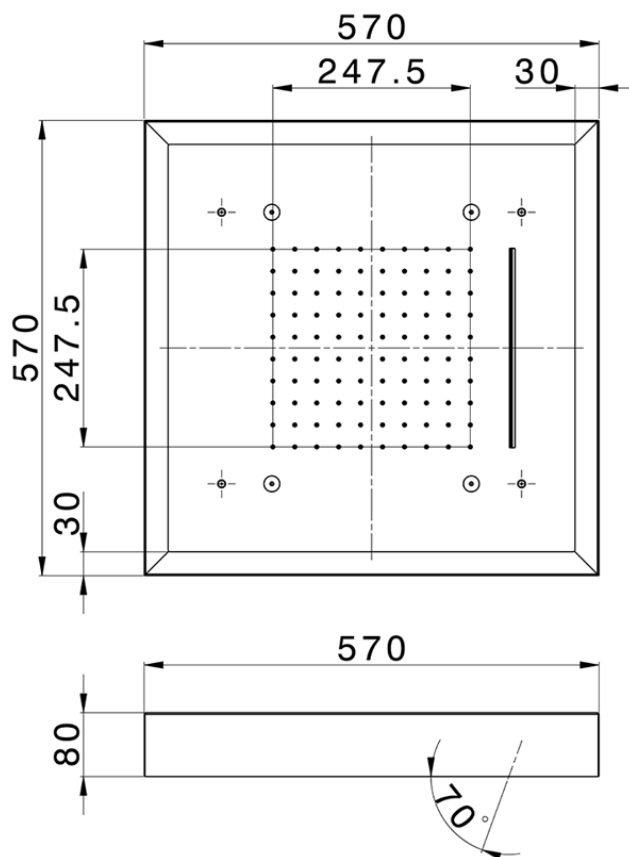

Soffione a soffitto con cromoterapia 570x570 mm ZEN_ZS1C0160

ZS1C0160

<https://www.huberitalia.com/soffione-a-soffitto-con-cromoterapia-570x570-mm-zen-zs1c0160>

2026-04-28