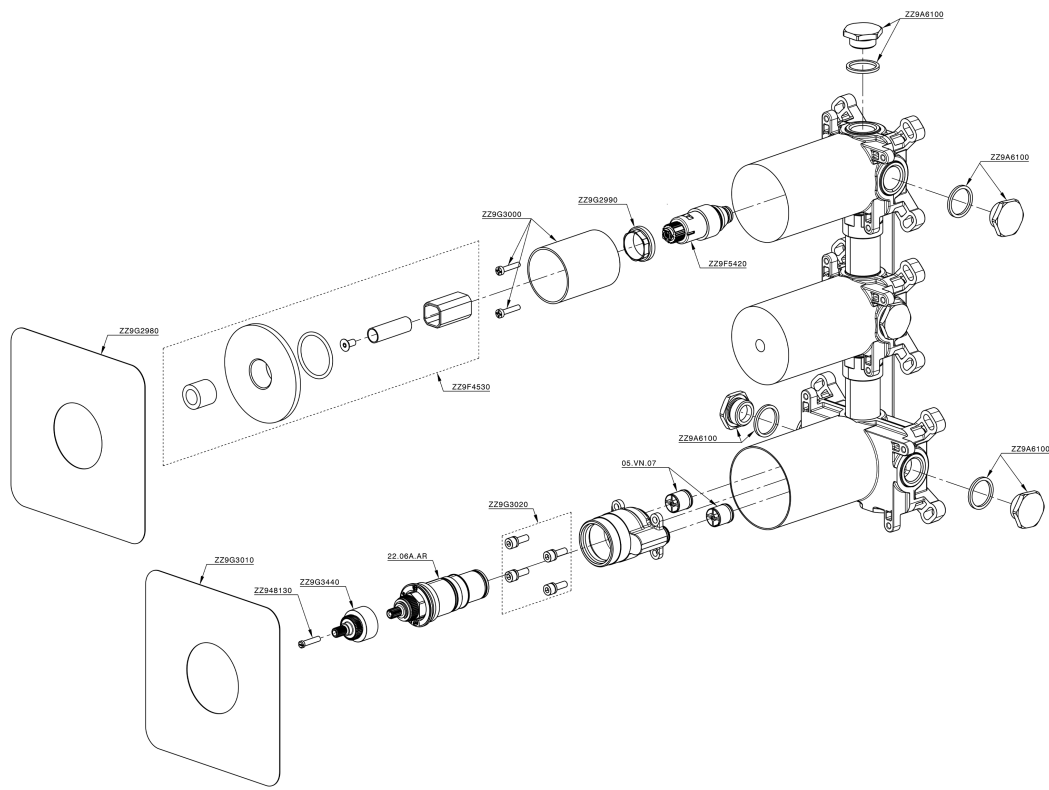

## Parte incasso termostatico 2 funzioni PUSH&SHOWER\_ZB0G62V0

ZB0G62V0

<https://www.huberitalia.com/parte-incasso-termostatico-2-funzioni-pushshower-zb0g62v0>

2026-07-03