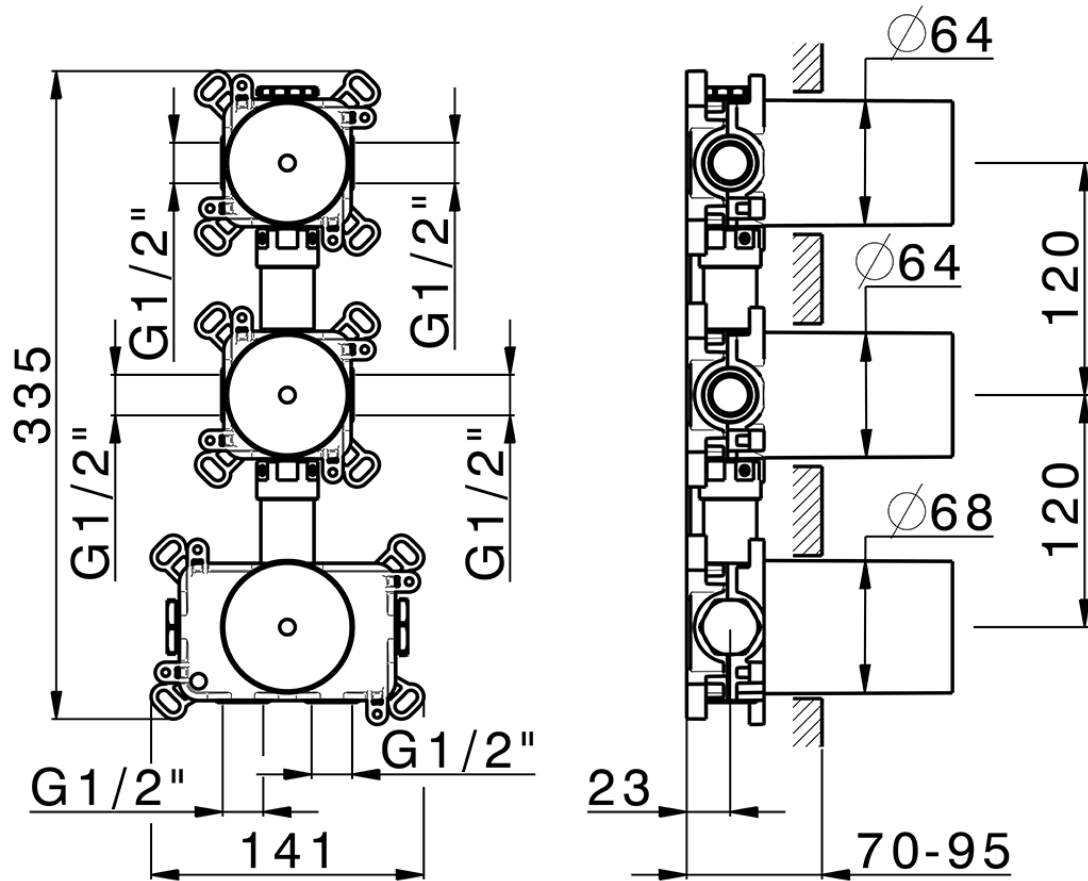

Parte incasso termostatico 2 funzioni PUSH&SHOWER_ZB0G62V0

ZB0G62V0

<https://www.huberitalia.com/parte-incasso-termostatico-2-funzioni-pushshower-zb0g62v0>

2026-05-13