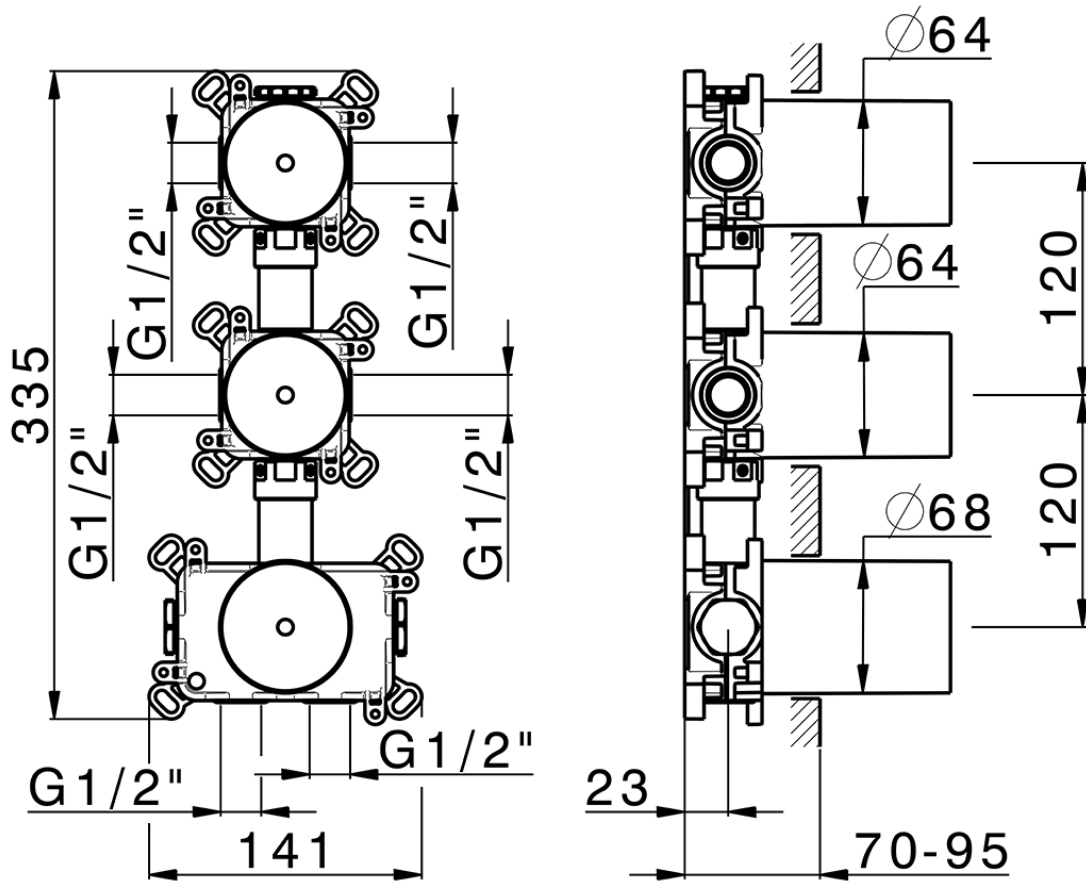

Parte incasso termostatico 2 funzioni PUSH&SHOWER_ZB0G62V0

ZB0G62V0

<https://www.huberitalia.com/parte-incasso-termostatico-2-funzioni-pushshower-zb0g62v0>

2026-07-03