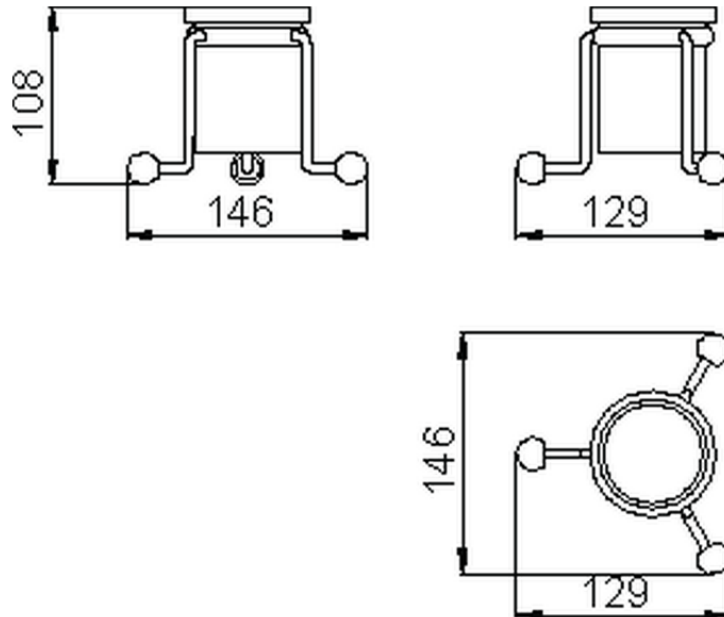

## Porta bicchiere CROISETTE\_4026.01H.

4026.01H.

<https://www.huberitalia.com/porta-bicchiere-croisette-4026-01h>

2026-04-24