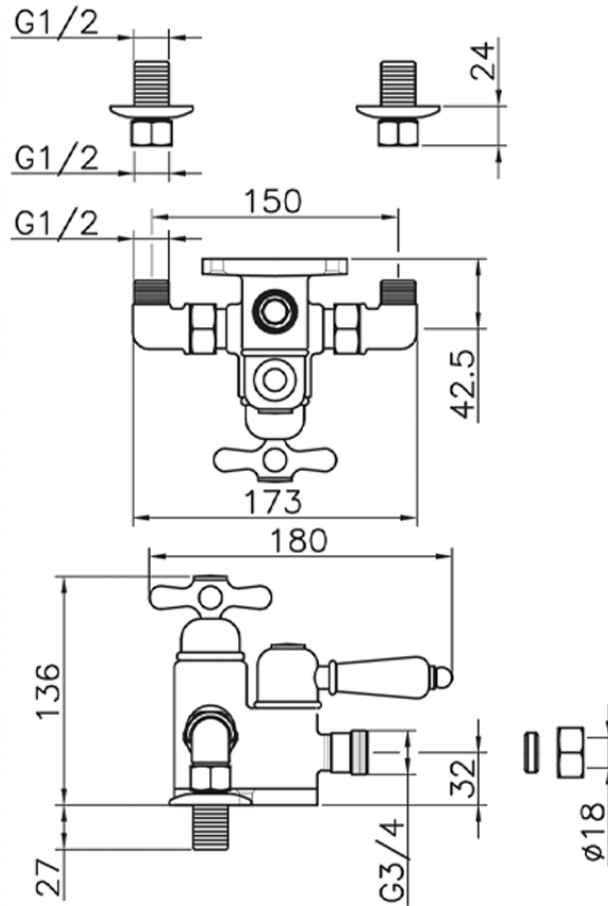

Miscelatore termostatico doccia CROISSETTE\_150.CS51H.

150.CS51H.

<https://www.huberitalia.com/miscelatore-termostatico-doccia-croisette-150-cs51h>

2026-06-30