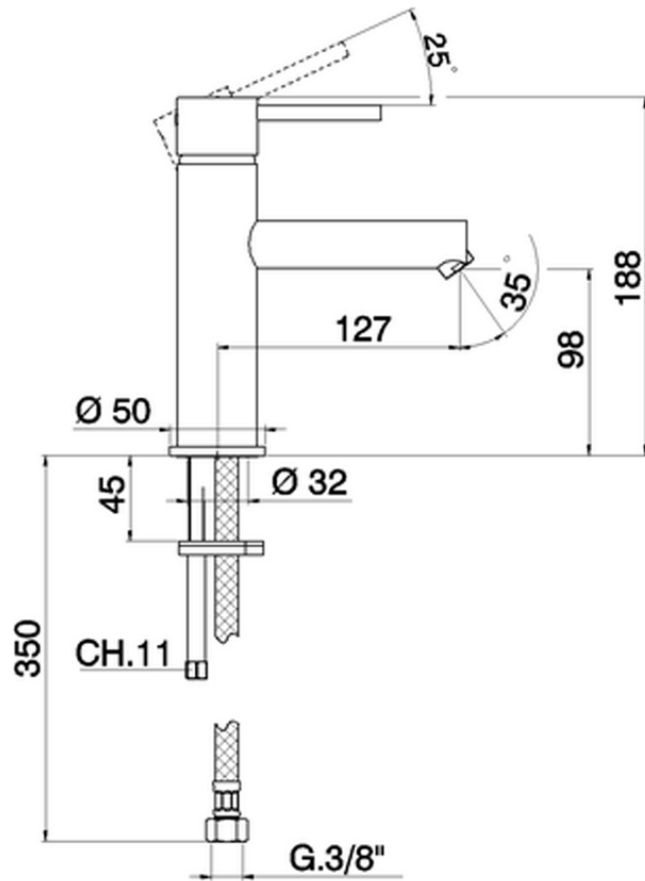

## Miscelatore monocomando bidet large TRATTO EVO\_TV000600

TV000600

<https://www.huberitalia.com/miscelatore-monocomando-bidet-large-tratto-evo-tv000600>

2026-06-15