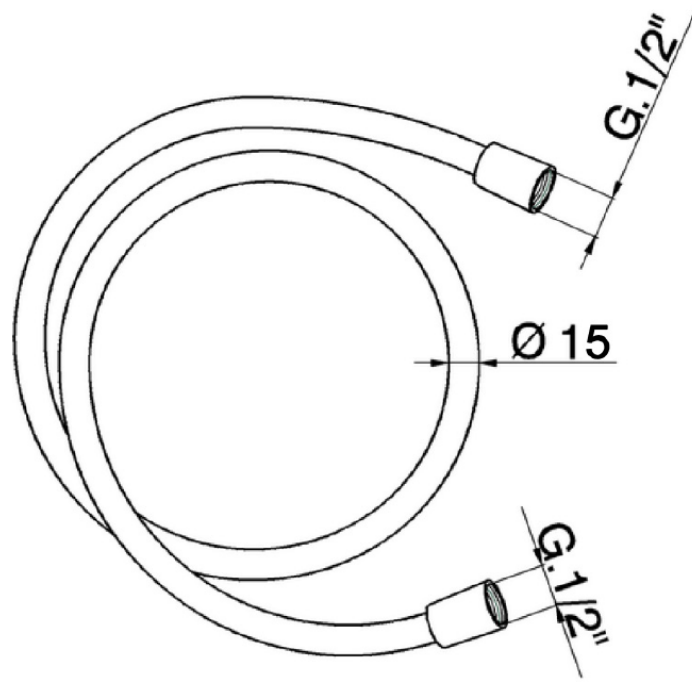

Flessibile liscio SUPREME 200 cm SHOWER_ZB009090

ZB009090

<https://www.huberitalia.com/flessibile-liscio-supreme-200-cm-shower-zb009090>

2026-05-18