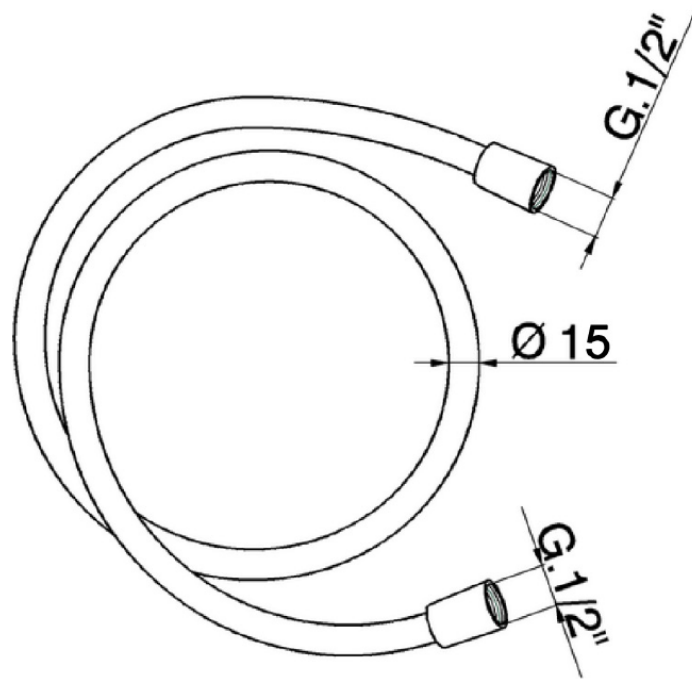

## Flessibile liscio SUPREME 200 cm SHOWER\_ZB009090

ZB009090

<https://www.huberitalia.com/flessibile-liscio-supreme-200-cm-shower-zb009090>

2026-07-03