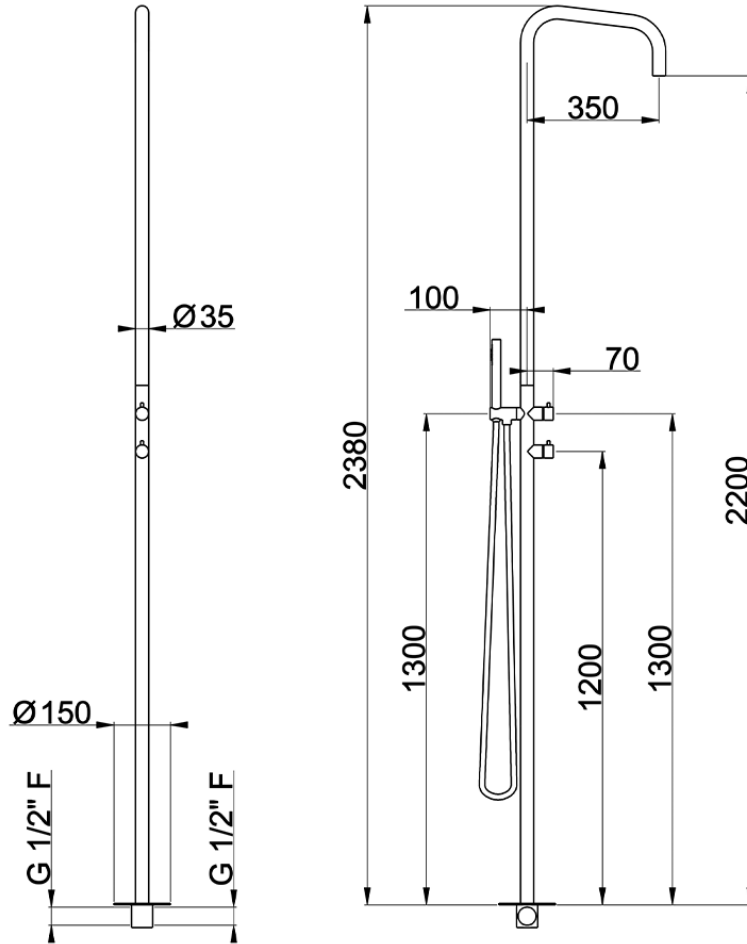

Colonna doccia progressiva outdoor LYNOX_LX005100

LX005100

<https://www.huberitalia.com/colonna-doccia-progressiva-outdoor-lynox-lx005100>

2026-06-25