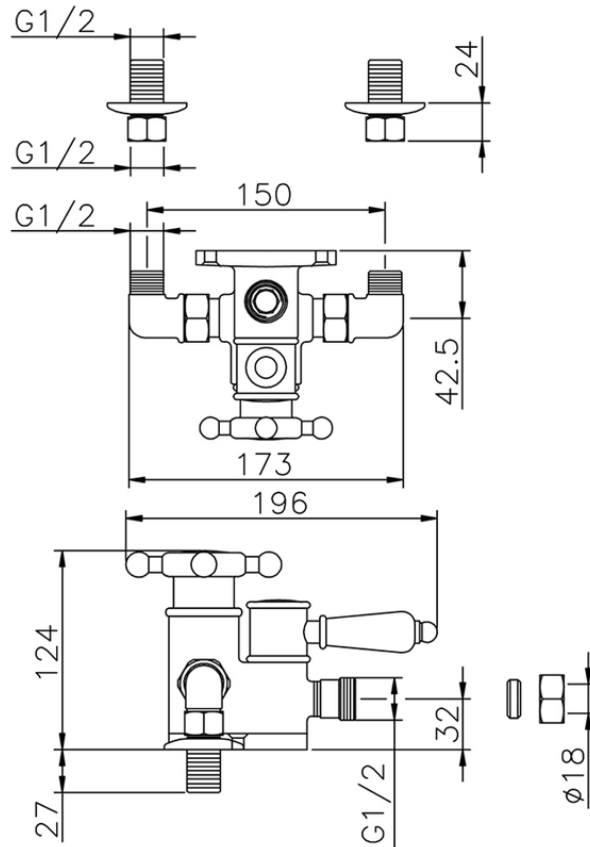

## Miscelatore termostatico doccia VICTORIAN\_150.VT01H.

150.VT01H.

<https://www.huberitalia.com/miscelatore-termostatico-doccia-victorian-150-vt01h>

2026-06-20