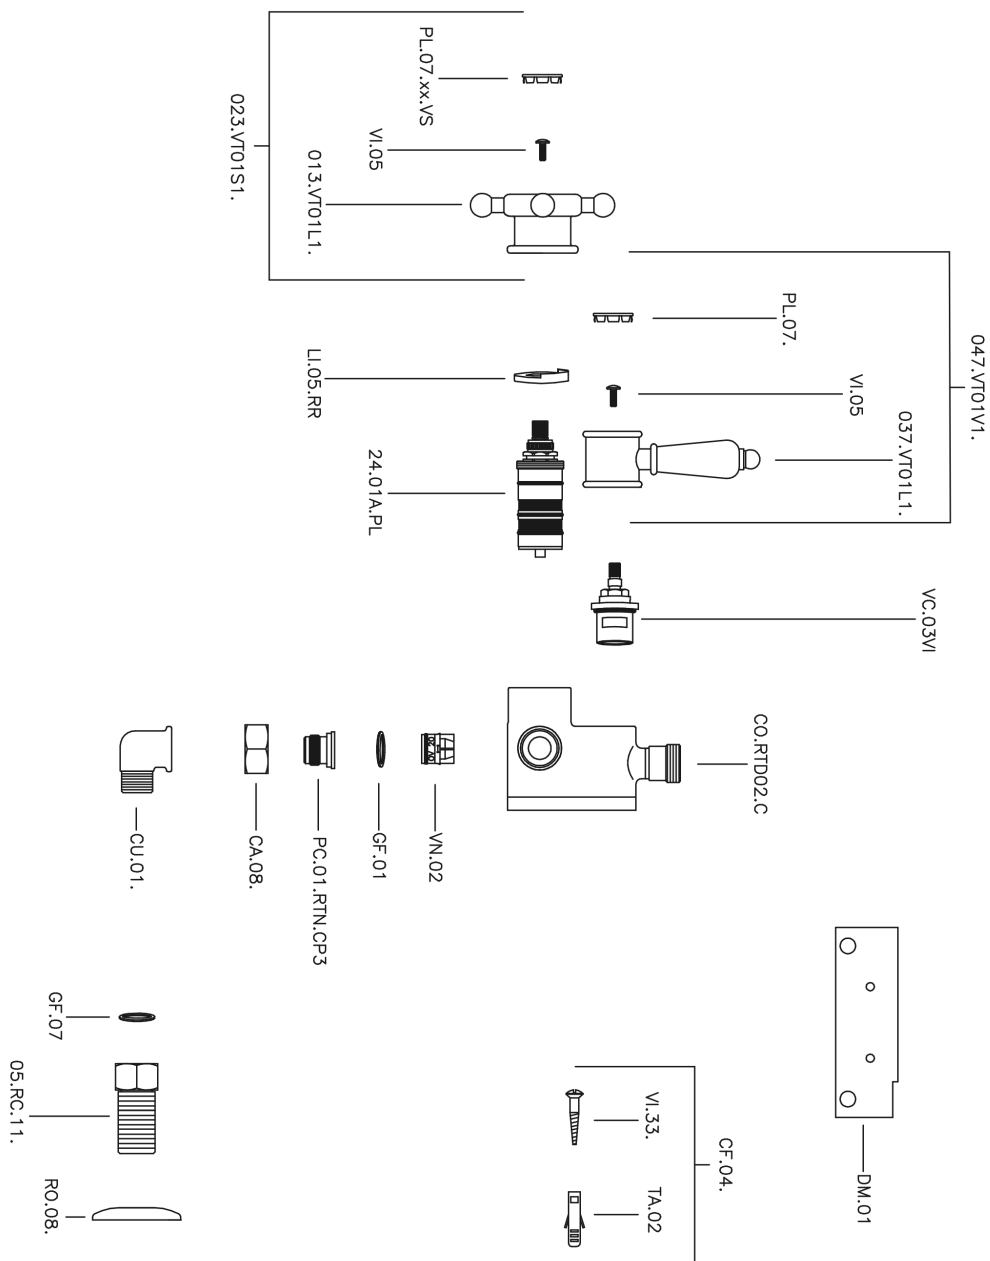

## Miscelatore termostatico doccia VICTORIAN\_150.VT01H.

150.VT01H.

<https://www.huberitalia.com/miscelatore-termostatico-doccia-victorian-150-vt01h>

2026-06-20