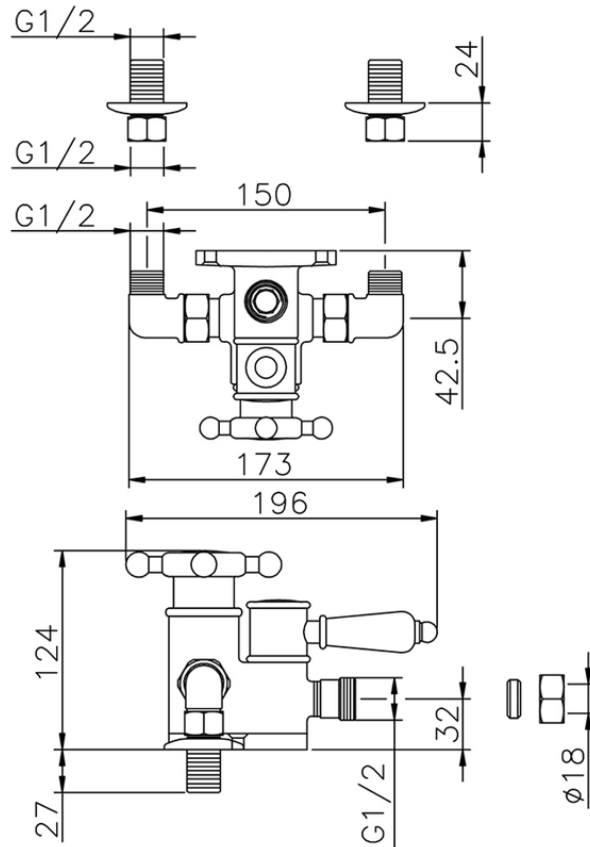

## Miscelatore termostatico doccia VICTORIAN\_150.VT01H.

150.VT01H.

<https://www.huberitalia.com/miscelatore-termostatico-doccia-victorian-150-vt01h>

2026-05-01