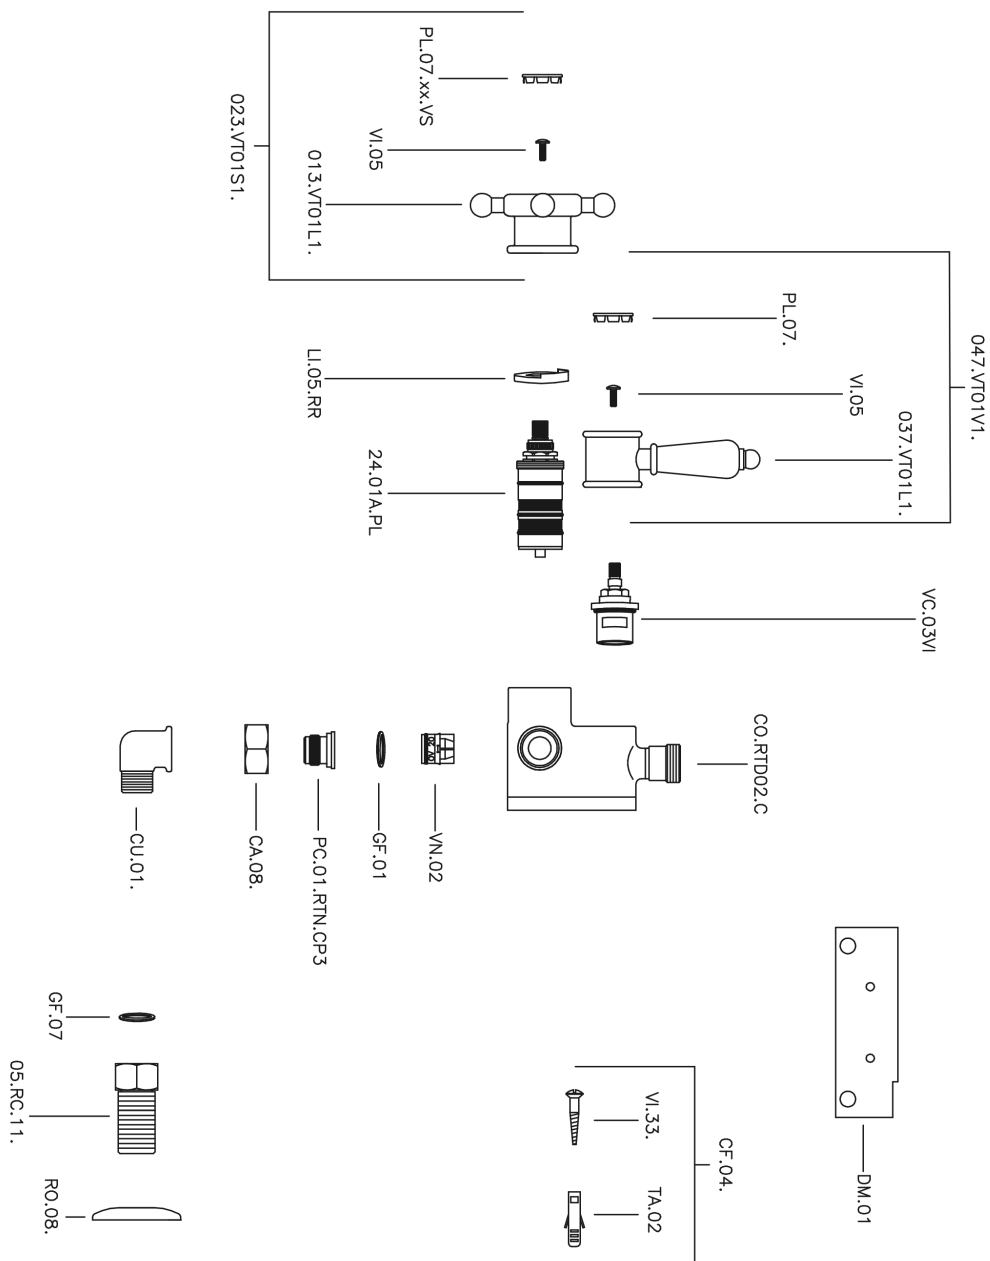

Miscelatore termostatico doccia VICTORIAN_150.VT01H.

150.VT01H.

<https://www.huberitalia.com/miscelatore-termostatico-doccia-victorian-150-vt01h>

2026-05-01