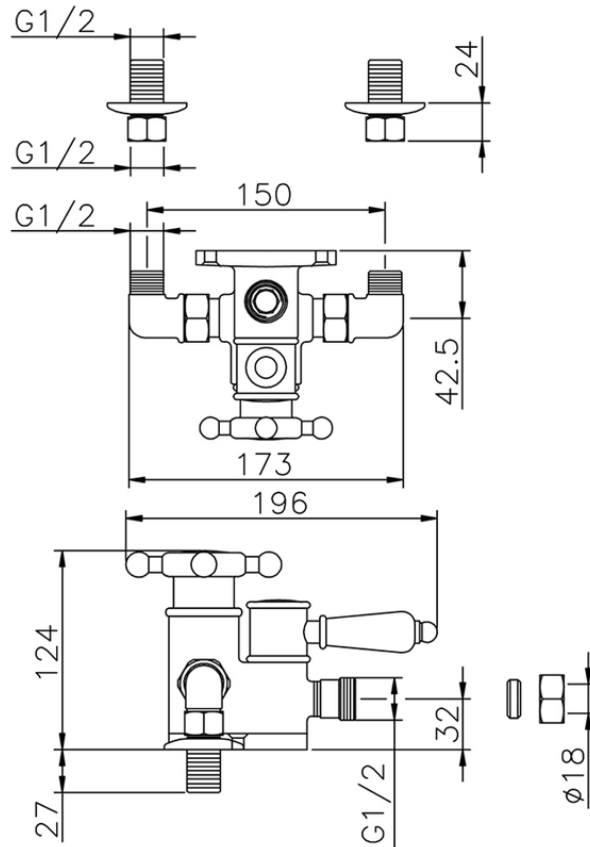

Miscelatore termostatico doccia VICTORIAN_150.VT01H.

150.VT01H.

<https://www.huberitalia.com/miscelatore-termostatico-doccia-victorian-150-vt01h>

2026-05-01