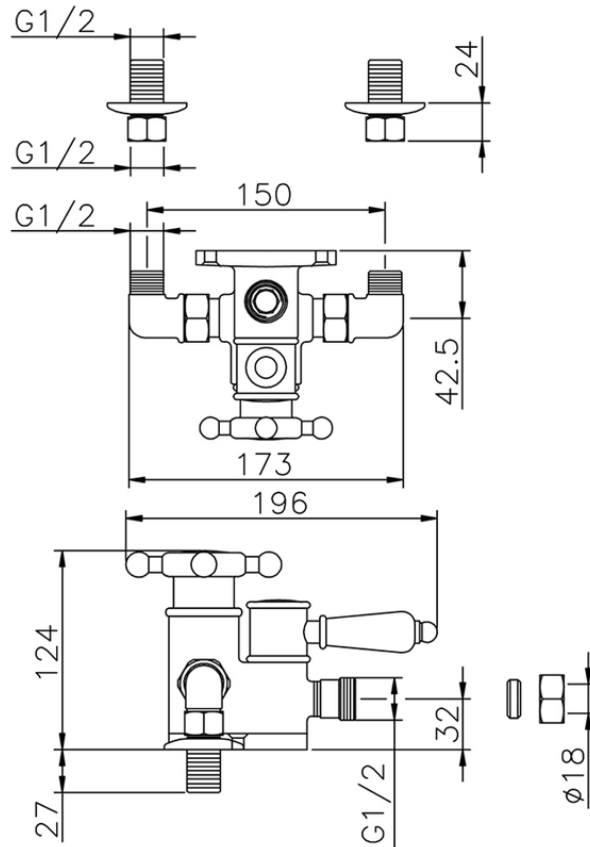

Miscelatore termostatico doccia VICTORIAN_150.VT01H.

150.VT01H.

<https://www.huberitalia.com/miscelatore-termostatico-doccia-victorian-150-vt01h>

2026-06-20