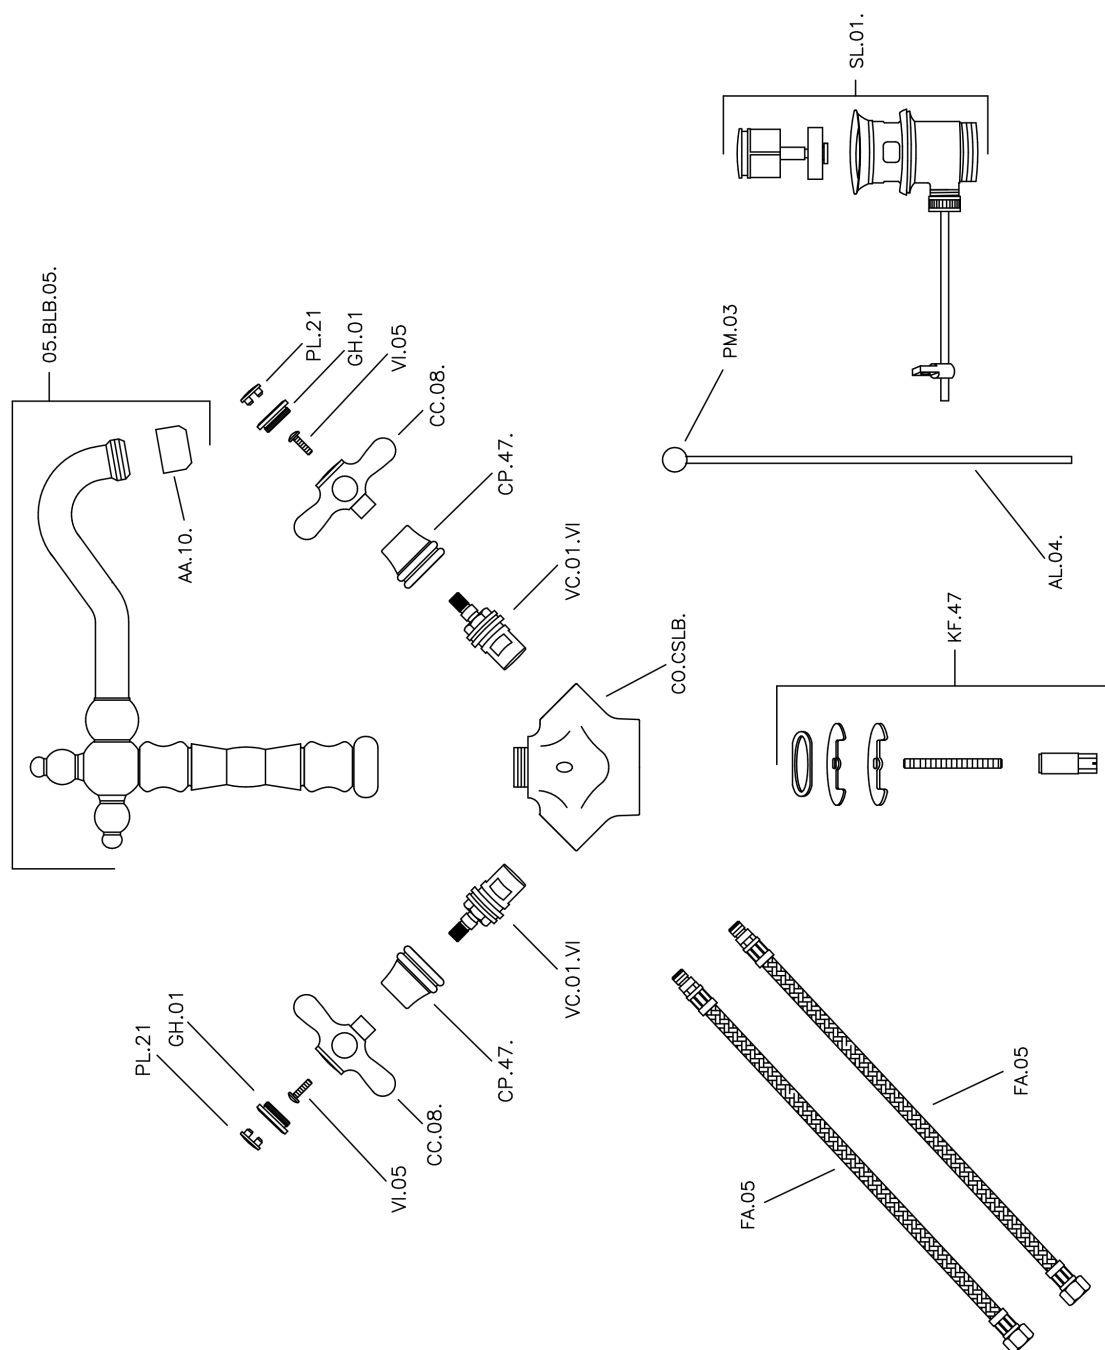

Miscelatore lavabo CROISETTE_CS000520

CS000520

<https://www.huberitalia.com/miscelatore-lavabo-croisette-cs000520>

2026-06-30