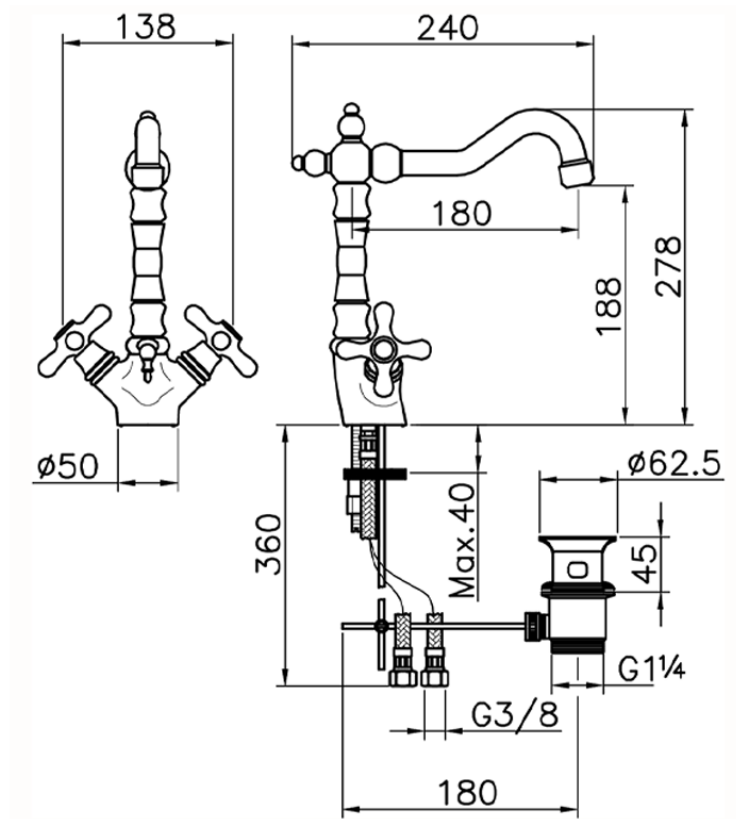

Miscelatore lavabo CROISETTE_CS000520

CS000520

<https://www.huberitalia.com/miscelatore-lavabo-croisette-cs000520>

2026-04-24