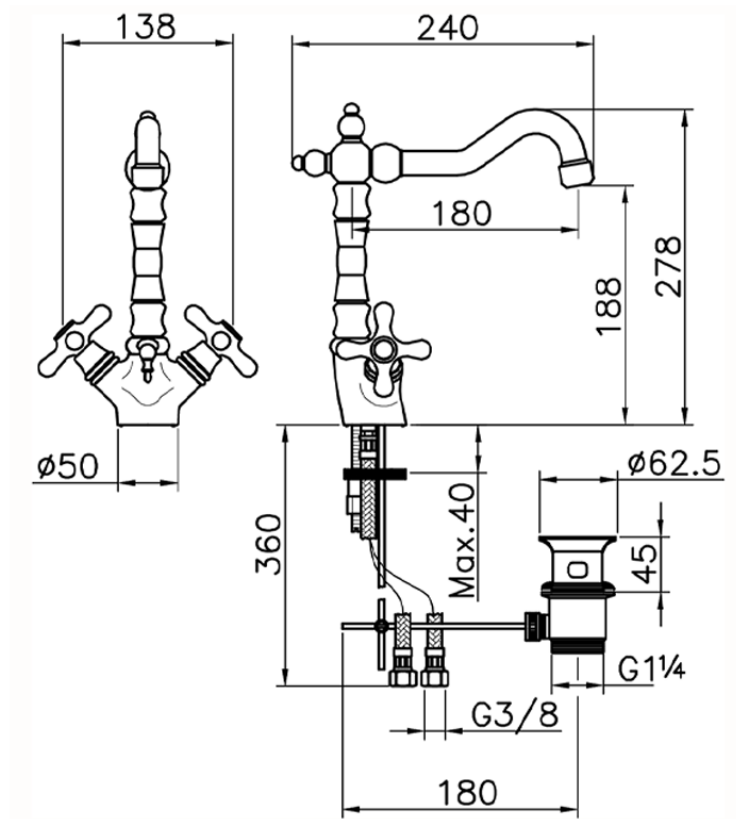

Miscelatore lavabo CROISETTE_CS000520

CS000520

<https://www.huberitalia.com/miscelatore-lavabo-croisette-cs000520>

2026-06-30