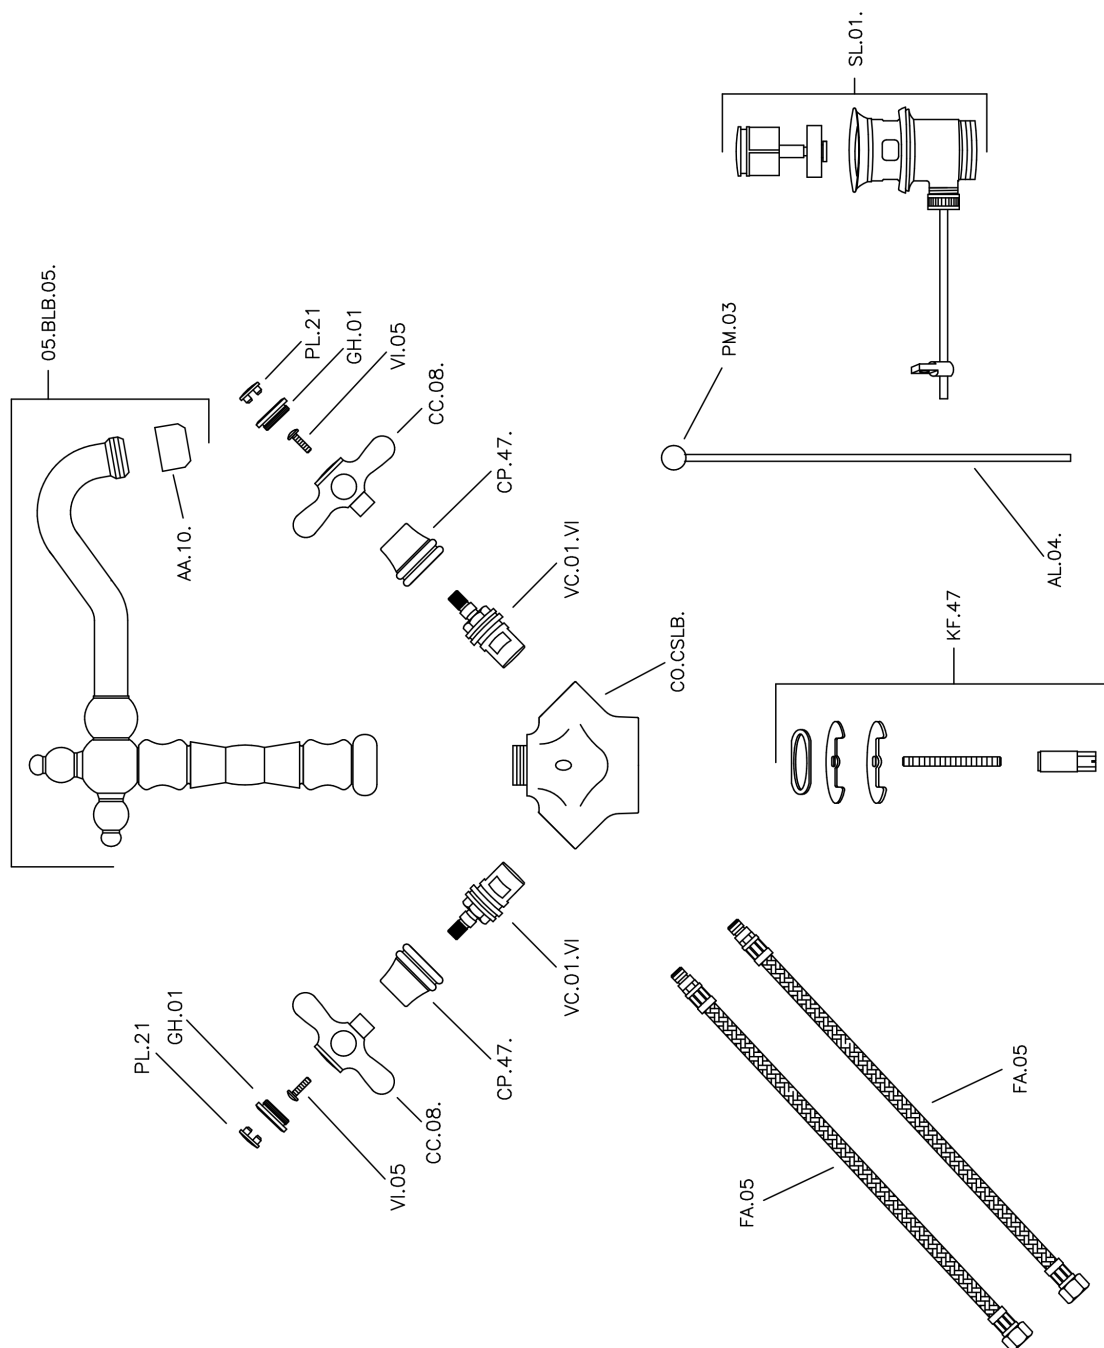

Miscelatore lavabo CROISETTE_CS000520

CS000520

<https://www.huberitalia.com/miscelatore-lavabo-croisette-cs000520>

2026-04-24