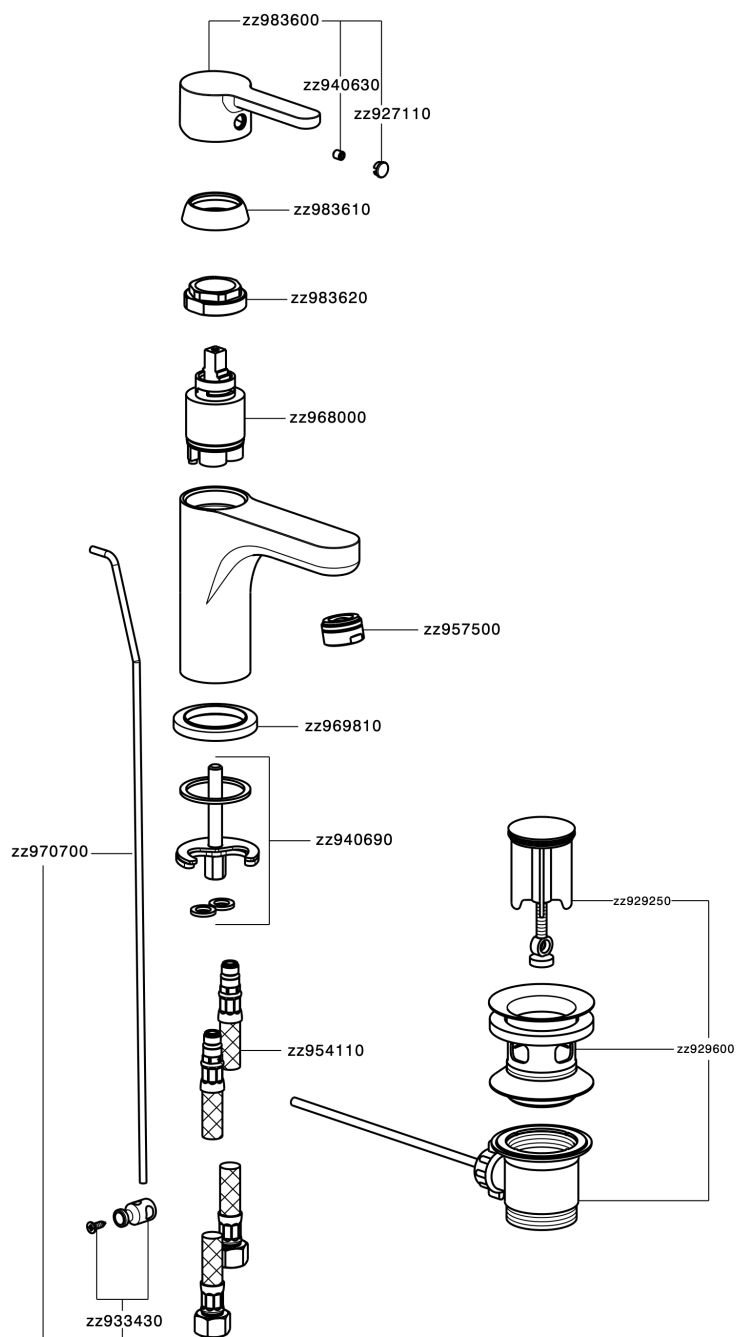

Miscelatore monocomando lavabo large EnergySave H2_H2000495

H2000495

<https://www.huberitalia.com/miscelatore-monocomando-lavabo-large-energysave-h2-h2000495>

2026-06-27