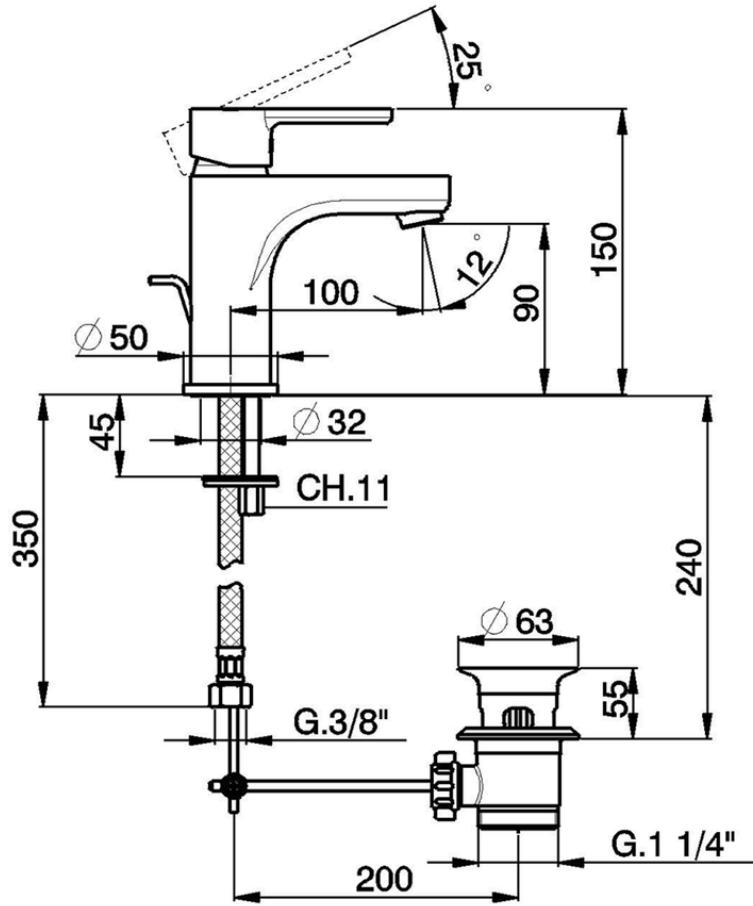

Miscelatore monocomando lavabo large EnergySave H2_H2000495

H2000495

<https://www.huberitalia.com/miscelatore-monocomando-lavabo-large-energysave-h2-h2000495>

2026-06-27