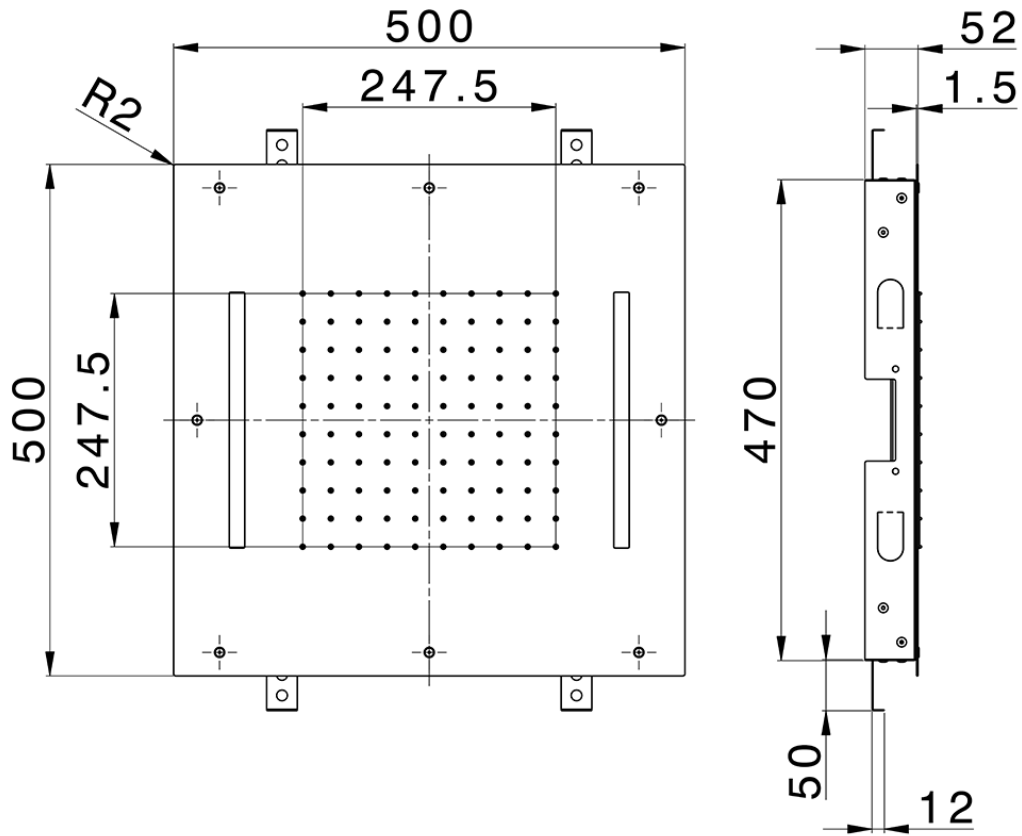

Soffione a soffitto con cromoterapia 500x500 mm ZEN_ZS1C0070

ZS1C0070

<https://www.huberitalia.com/soffione-a-soffitto-con-cromoterapia-500x500-mm-zen-zs1c0070>

2026-05-15