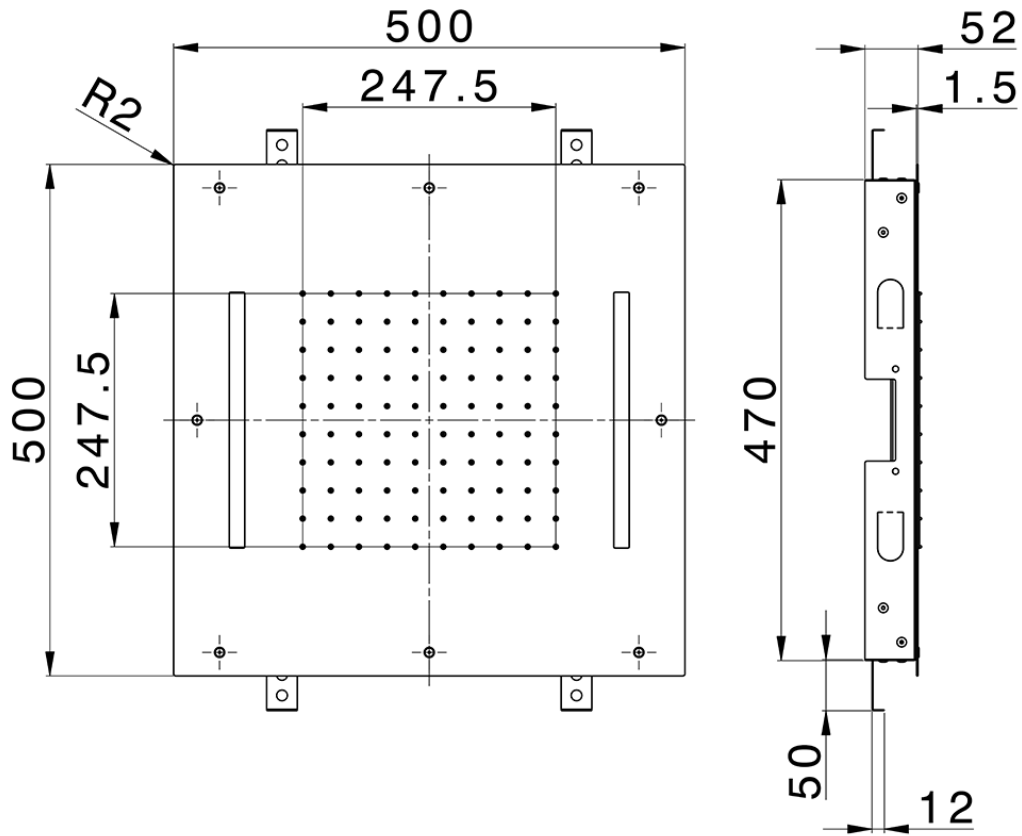

Soffione a soffitto con cromoterapia 500x500 mm ZEN\_ZS1C0070

ZS1C0070

<https://www.huberitalia.com/soffione-a-soffitto-con-cromoterapia-500x500-mm-zen-zs1c0070>

2026-05-15