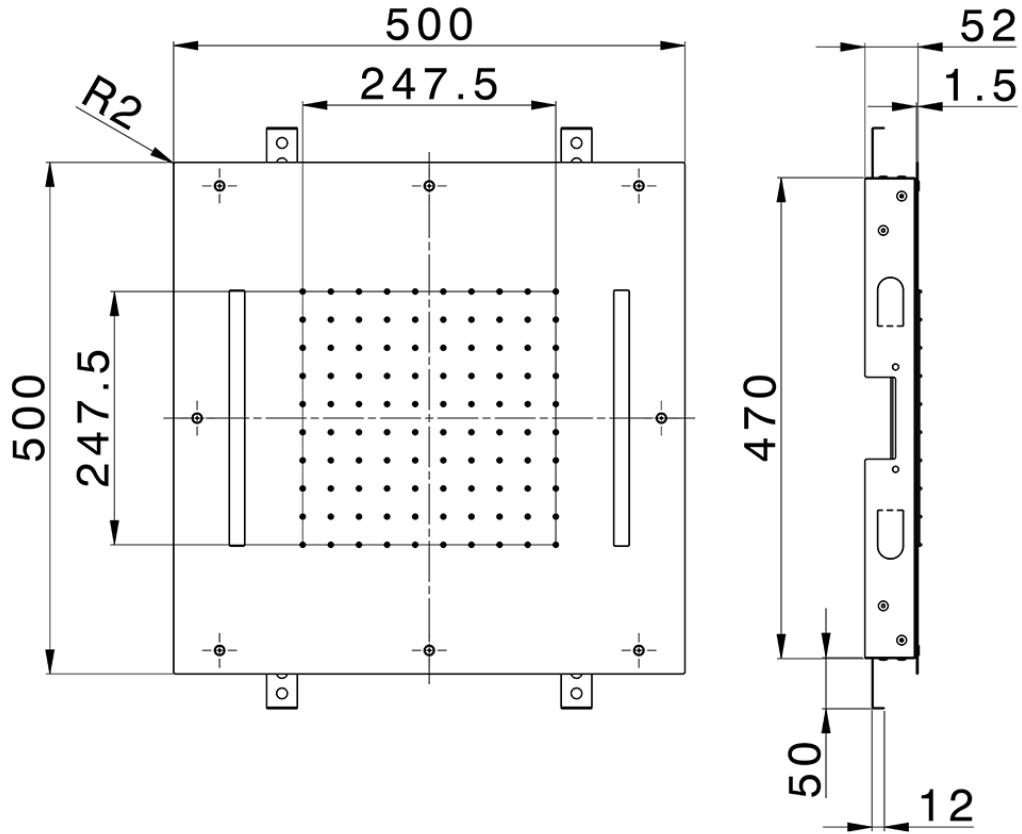

Soffione a soffitto con cromoterapia 500x500 mm ZEN_ZS1C0070

ZS1C0070

<https://www.huberitalia.com/soffione-a-soffitto-con-cromoterapia-500x500-mm-zen-zs1c0070>

2025-10-28