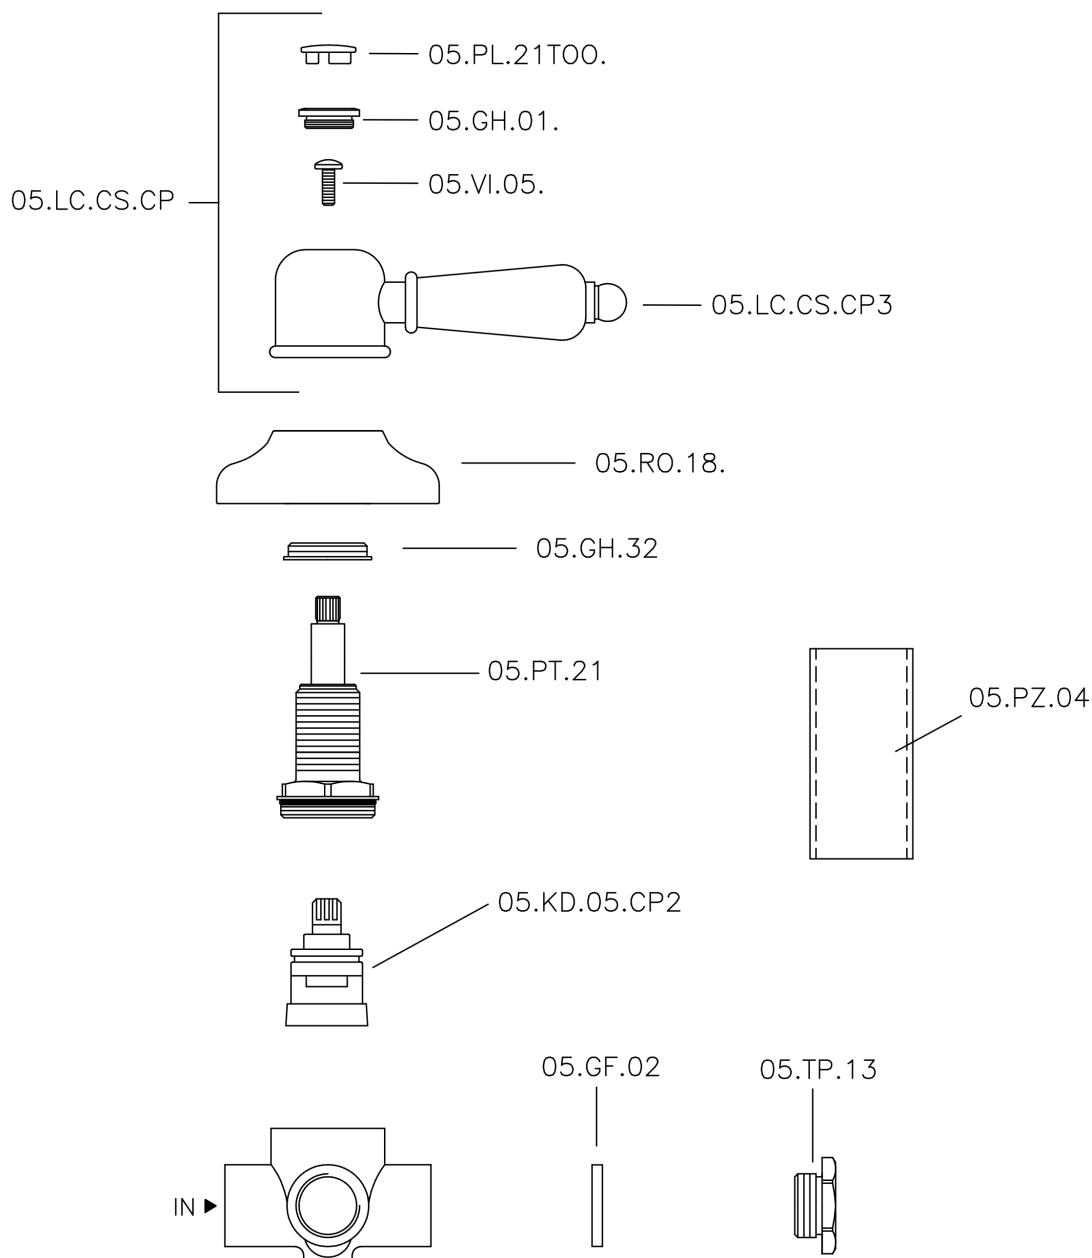

## Deviatore incasso 2 uscite CROISETTE\_653.CS01H.

653.CS01H.

<https://www.huberitalia.com/deviatore-incasso-2-uscite-croisette-653-cs01h>

2025-05-01